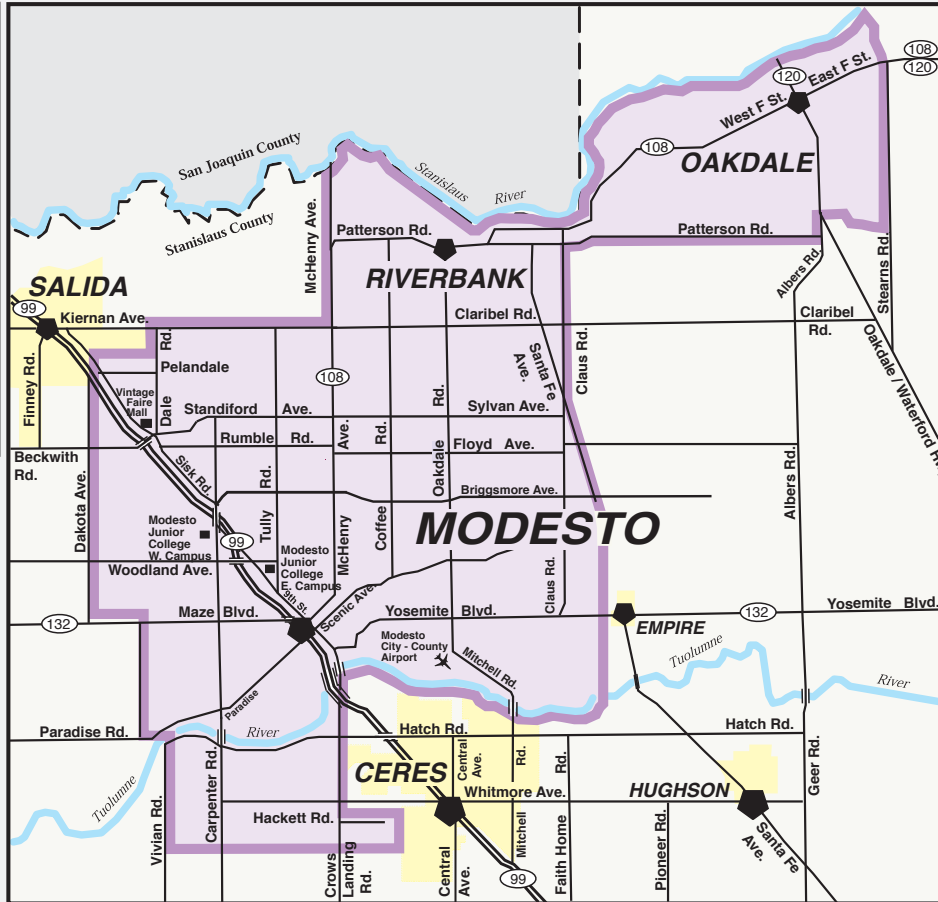

Eastside Shuttle (Modesto / Riverbank / Oakdale) Service

Monday - Saturday

Eastside Shuttle Hours of Operation

6:55am to 5:30pm
Mon. - Sat.

Call 1-800-262-1516 for
information.

Fares

General Fare - \$2.50
(Curb-to-Curb)
Out of Area - General fare +
\$1.50

Senior (65) or Person with
Disability - \$2.00 (Curb-to-
Curb)
Out of Area - S/D Fare +
\$1.50

SHUTTLE SERVICE AREA

All buses
have space
for four
wheelchairs
and are
equipped with
bike racks.

Modesto to Oakdale

6:55am	9:30am	12:30pm	3:00pm
6:55am Depart Modesto and Pick-up and drop-off between Modesto, Riverbank and Oakdale	9:30am to 10:30am Pick-up and drop-off between Modesto, Riverbank and Oakdale	12:30pm to 2:00pm Pick-up and drop-off between Modesto, Riverbank and Oakdale	3:00pm to 4:30pm Pick-up and drop-off between Modesto, Riverbank and Oakdale

Oakdale to Modesto

7:45am	10:30am	2:00pm	4:30pm
7:45am to 9:30am Depart Oakdale and Pick-up and drop-off between Oakdale, Riverbank & Modesto	10:30am to 12:00pm Depart Oakdale and Pick-up and drop-off between Oakdale, Riverbank & Modesto	2:00pm to 3:00pm Depart Oakdale and Pick-up and drop-off between Oakdale, Riverbank & Modesto	4:30pm to 5:30pm Pick-up and drop-off between Oakdale, Riverbank & Modesto