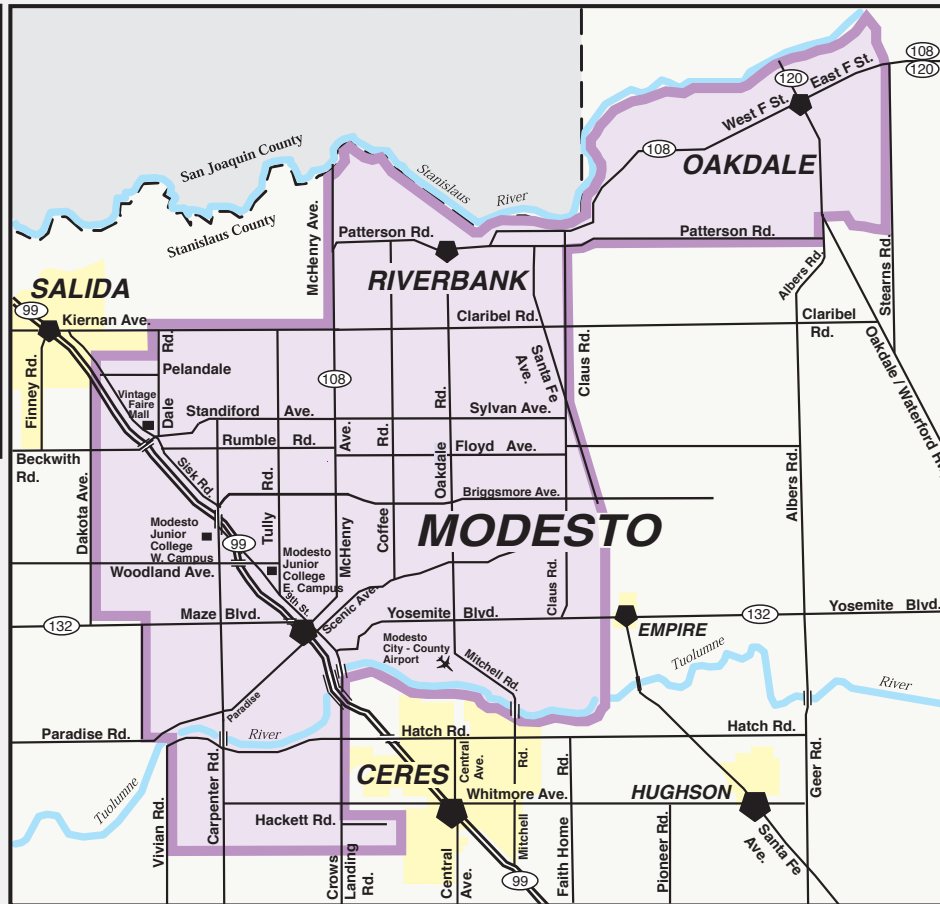

Eastside Shuttle (Modesto / Riverbank / Oakdale) Service

Monday - Saturday

Eastside Shuttle Hours of Operation

6:55am to 5:30pm
Mon. - Sat.

Call 1-800-262-1516 for
information.

Fares

General Fare - \$2.50
(Curb-to-Curb)
Out of Area - General fare +
\$1.50

Senior (65) or Person with
Disability - \$2.00 (Curb-to-
Curb)
Out of Area - S/D Fare +
\$1.50

SHUTTLE SERVICE AREA

All buses
have space
for four
wheelchairs
and are
equipped with
bike racks.

Modesto to Oakdale

6:55am	9:30am	12:30pm	3:00pm
6:55am Depart Modesto and Pick-up and drop-off between Modesto, Riverbank and Oakdale	9:30am to 10:30am Pick-up and drop-off between Modesto, Riverbank and Oakdale	12:30pm to 2:00pm Pick-up and drop-off between Modesto, Riverbank and Oakdale	3:00pm to 5:00pm Pick-up and drop-off between Modesto, Riverbank and Oakdale

Oakdale to Modesto

7:45am	10:30am	2:00pm	4:30pm
7:45am to 9:30am Depart Oakdale and Pick-up and drop-off between Oakdale, Riverbank & Modesto	10:30am to 12:00pm Depart Oakdale and Pick-up and drop-off between Oakdale, Riverbank & Modesto	2:00pm to 3:00pm Depart Oakdale and Pick-up and drop-off between Oakdale, Riverbank & Modesto	4:30pm to 5:30pm Pick-up and drop-off between Oakdale, Riverbank & Modesto