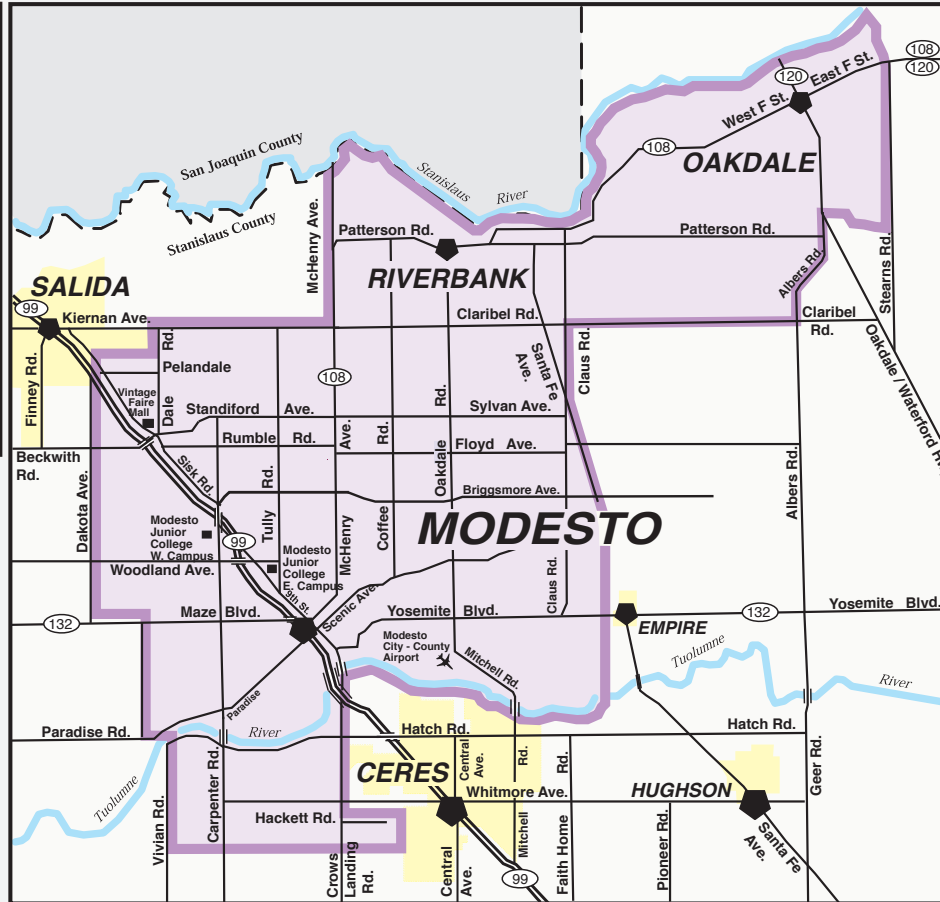

Eastside Shuttle (Modesto / Riverbank / Oakdale) Service

Monday - Saturday

Eastside Shuttle Hours of Operation

6:55am to 5:30pm
Mon. - Sat.

Call 1-800-262-1516 for
information.

Fares

General Fare - \$2.75
(Curb-to-Curb)
Out of Area - General fare +
\$1.50

Senior (65) and or Person
with a Disability - \$2.25
(Curb-to Curb)
Out of Area - S/D Fare +
\$1.50

SHUTTLE SERVICE AREA

All buses
have space
for four
wheelchairs
and are
equipped with
bike racks.

Modesto to Oakdale

6:55am	9:30am	12:30pm	3:00pm
6:55am Depart Modesto and Pick-up and drop-off between Modesto, Riverbank and Oakdale	9:30am to 10:30am Pick-up and drop-off between Modesto, Riverbank and Oakdale	12:30pm to 2:00pm Pick-up and drop-off between Modesto, Riverbank and Oakdale	3:00pm to 4:30pm Pick-up and drop-off between Modesto, Riverbank and Oakdale

Oakdale to Modesto

7:45am	10:30am	2:00pm	4:30pm
7:45am to 9:30am Depart Oakdale and Pick-up and drop-off between Oakdale, Riverbank & Modesto	10:30am to 12:00pm Depart Oakdale and Pick-up and drop-off between Oakdale, Riverbank & Modesto	2:00pm to 3:00pm Depart Oakdale and Pick-up and drop-off between Oakdale, Riverbank & Modesto	4:30pm to 5:30pm Pick-up and drop-off between Oakdale, Riverbank & Modesto