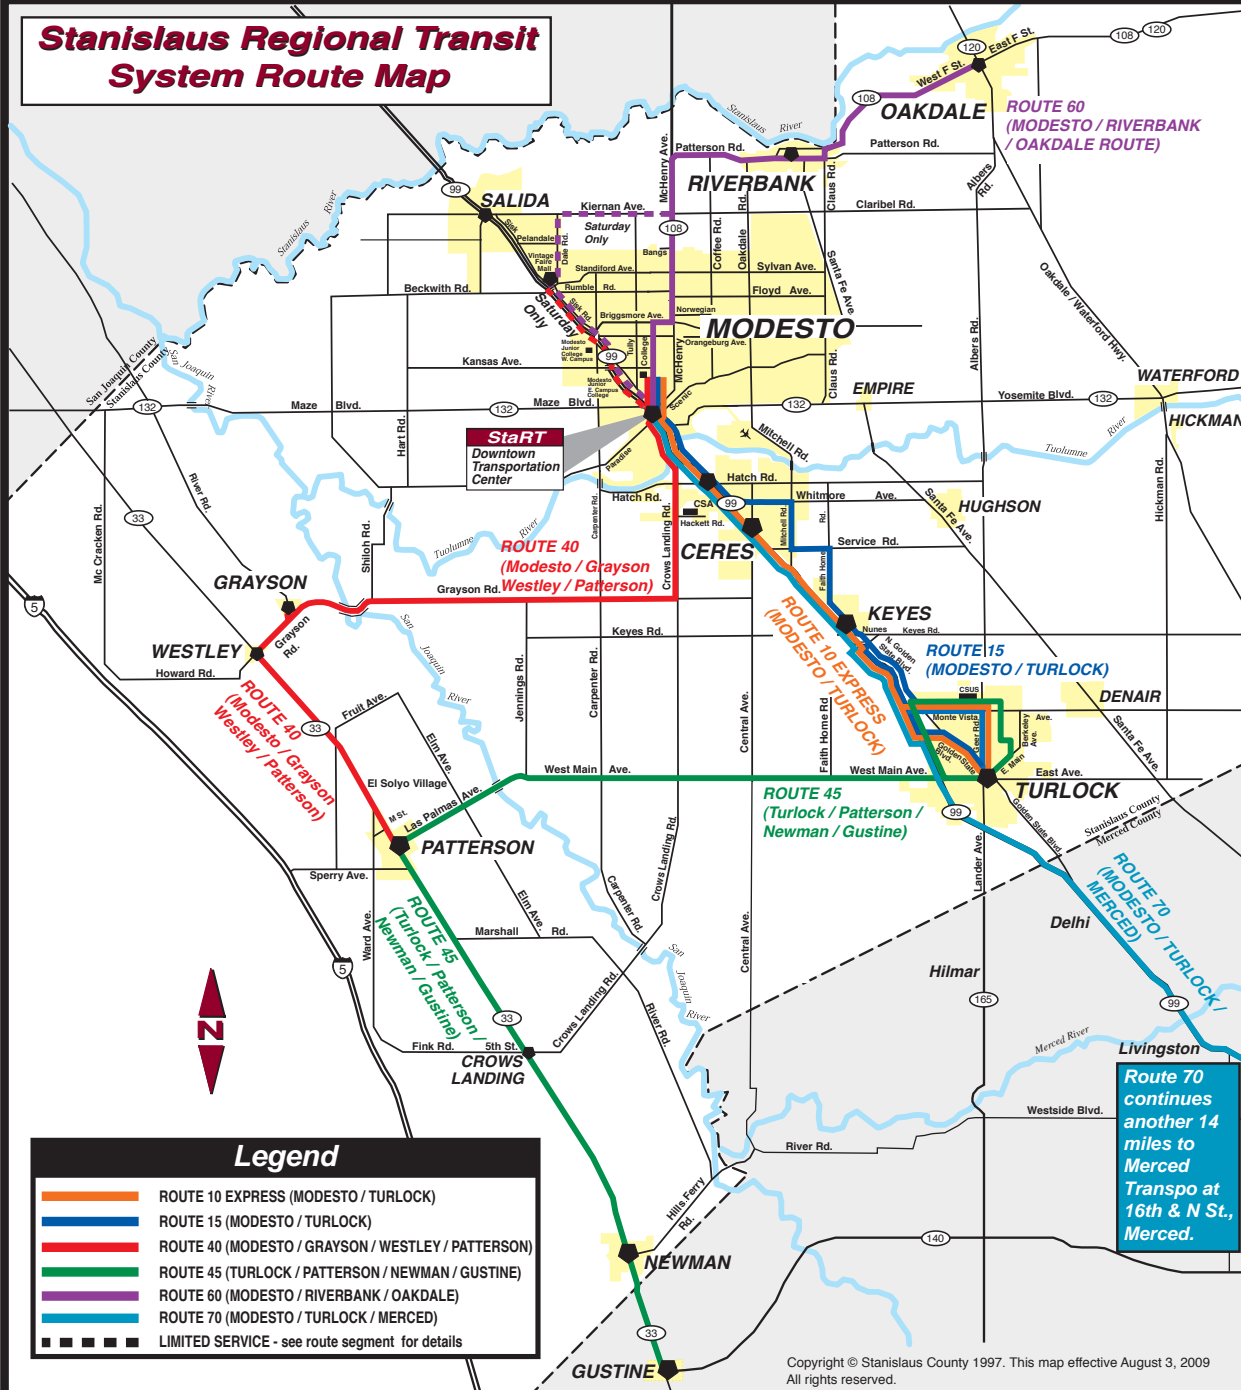

StaRT Fixed Route System Map

Stanislaus Regional Transit System Route Map

Legend	
	ROUTE 10 EXPRESS (MODESTO / TURLOCK)
	ROUTE 15 (MODESTO / TURLOCK)
	ROUTE 40 (MODESTO / GRAYSON / WESTLEY / PATTERSON)
	ROUTE 45 (TURLOCK / PATTERSON / NEWMAN / GUSTINE)
	ROUTE 60 (MODESTO / RIVERBANK / OAKDALE)
	ROUTE 70 (MODESTO / TURLOCK / MERCED)
	LIMITED SERVICE - see route segment for details

Route 70 continues another 14 miles to Merced Transpo at 16th & N St., Merced.

Copyright © Stanislaus County 1997. This map effective August 3, 2009. All rights reserved.