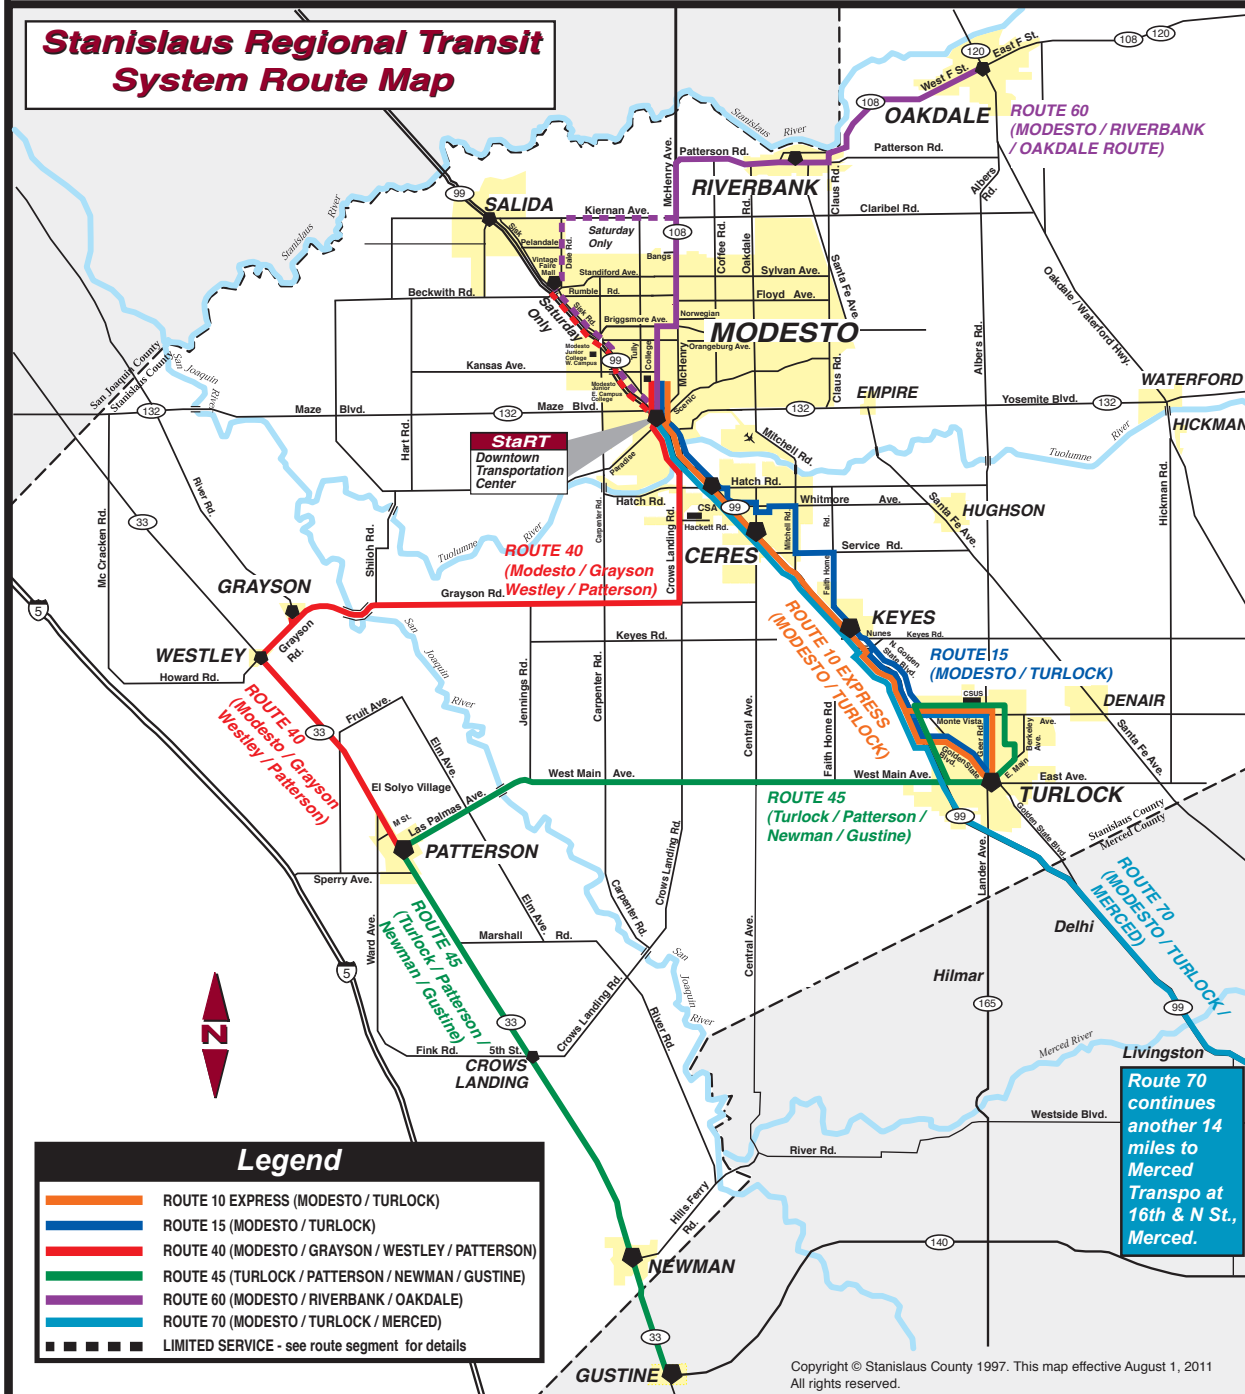

StaRT Fixed Route System Map

Stanislaus Regional Transit System Route Map

Copyright © Stanislaus County 1997. This map effective August 1, 2011
All rights reserved.