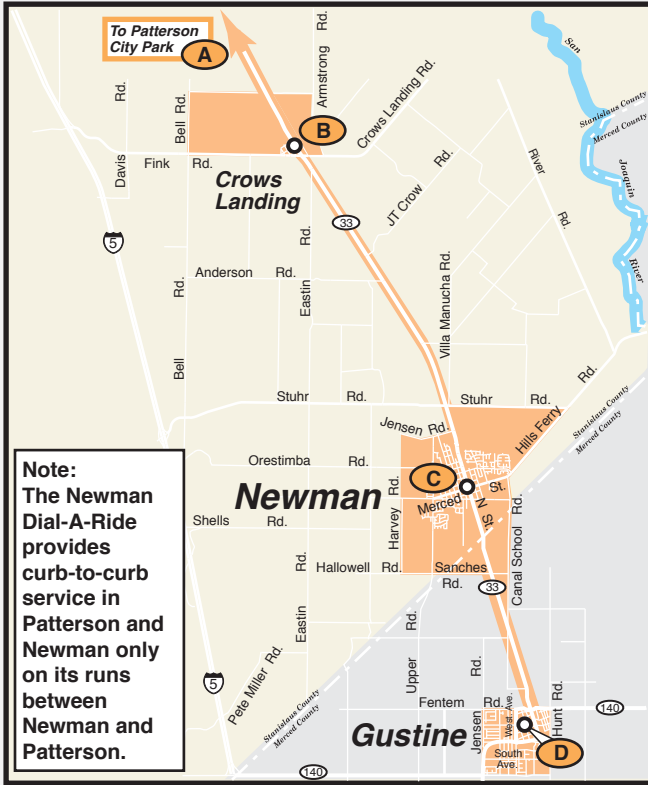

Newman DIAL-A-RIDE

Service Area and Times of Operation

Newman DIAL-A-RIDE
Hours of Operation
7:00am to 6:00pm - Monday - Saturday
11:00pm to 12:00pm (Out of Service)

Call 1-800-262-1516 for reservation.

General Fare - \$1.25
Out of Area - General Fare + \$1.50

Newman Dial-A-Ride Designated Fixed Stops

Weekday

From Newman	Patterson	Patterson	Crows Landing	Newman	Gustine	To Newman
Leave Newman Dial-A-Ride Service	City Park (Arrive) (A)	City Park (Depart) (A)	5th St. & Hwy. 33 (B)	Merced St. & Hwy. 33 (C)	6th St. & 3rd. St. (D)	Start Newman Dial-A-Ride Service
8:20am 12:25pm 3:50pm	8:50am ▲ 12:55pm ▲ 4:20pm ▲	8:55am ▲ 1:00pm ▲ 4:25pm ▲	9:04am 1:09pm 4:34pm	9:14am 1:19pm 4:44pm	9:22am 1:27pm 4:52pm	9:35am 1:40pm 5:05pm

Saturday Only

From Newman	Patterson	Patterson	Crows Landing	Newman	Gustine	To Newman
Leave Newman Dial-A-Ride Service	City Park (Arrive) (A)	City Park (Depart) (A)	5th St. & Hwy. 33 (B)	Merced St. & Hwy. 33 (C)	6th St. & 3rd. St. (D)	Start Newman Dial-A-Ride Service
8:50am 12:00pm 2:55pm	9:20am ▲ 12:30pm ▲ 3:25pm ▲	9:25am ▲ 12:35pm ▲ 3:30pm ▲	9:34am 12:44pm 3:39pm	9:44am 12:54pm 3:49pm	9:52am 1:02pm 3:57pm	10:05am 1:15pm 4:10pm

▲ Note: Connects with Route 40. See page 13 (Weekdays) and page 14 (Saturdays) for service to and/or from Westley, Grayson & Modesto. (Free Transfer)
▲ Nota: Conecta con la Ruta 40. Vea la página 13 (Días laborables) y la página 14 (Sábados) para el servicio a Westley, Grayson y Modesto. (Transferencia gratis)