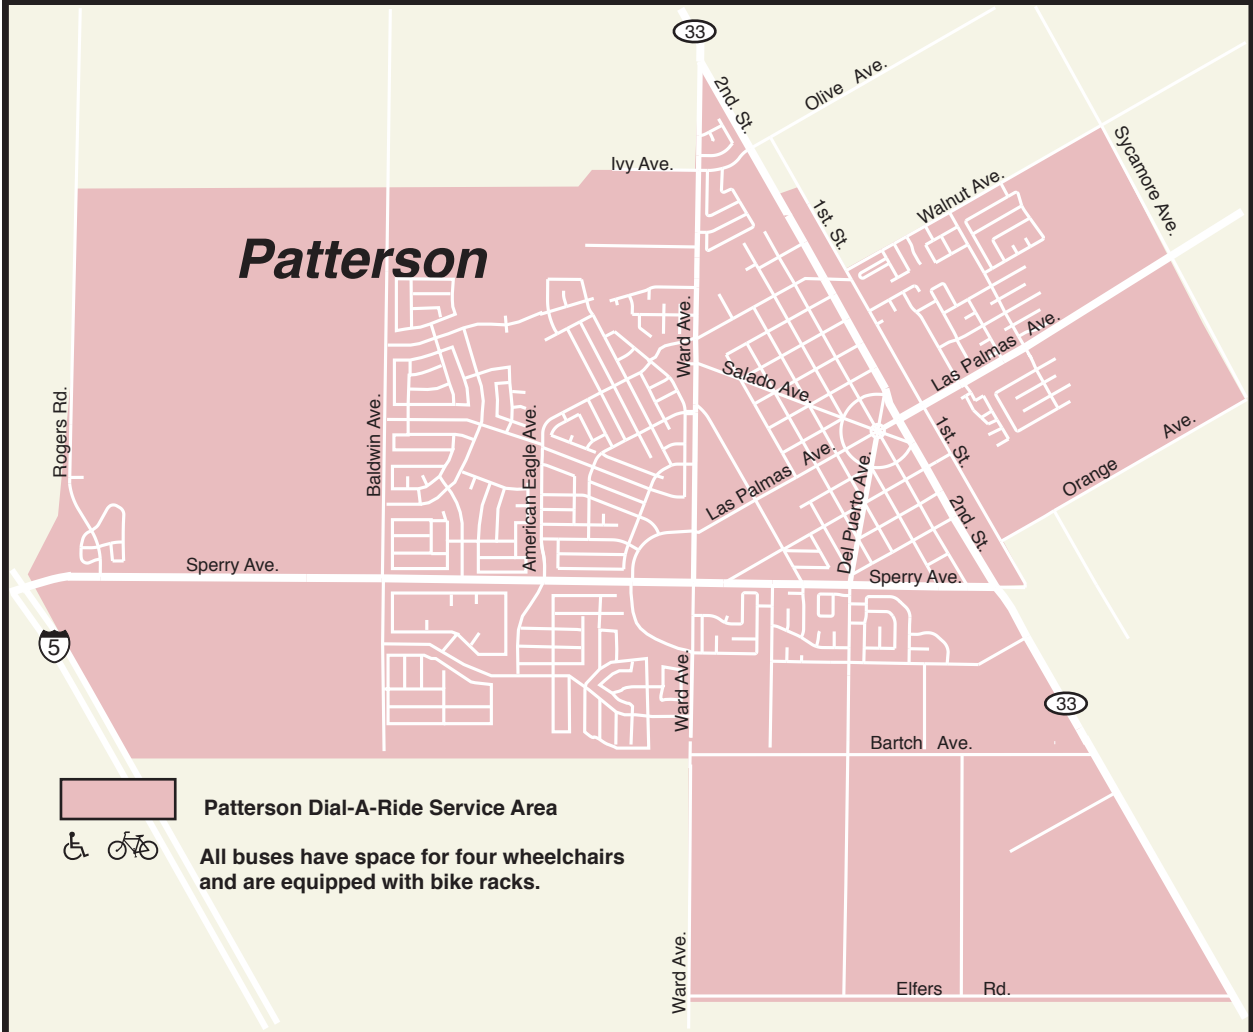

Patterson DIAL-A-RIDE

Service Area and Times of Operation

Patterson DIAL-A-RIDE coverage - Patterson Area Only

Monday - Friday 7:00am to 6:00pm (12:00pm to 1:00pm Out of Service)

Saturday 8:00am to 4:30pm (12:00pm to 12:30pm Out of Service)

Call 1-800-262-1516 for reservation.

General Fare - \$1.50

Out of Area - General Fare + \$1.50

Senior (65 or older) and or Person with a Disability - \$1.25

Out of Area - S/D Fare + \$1.50