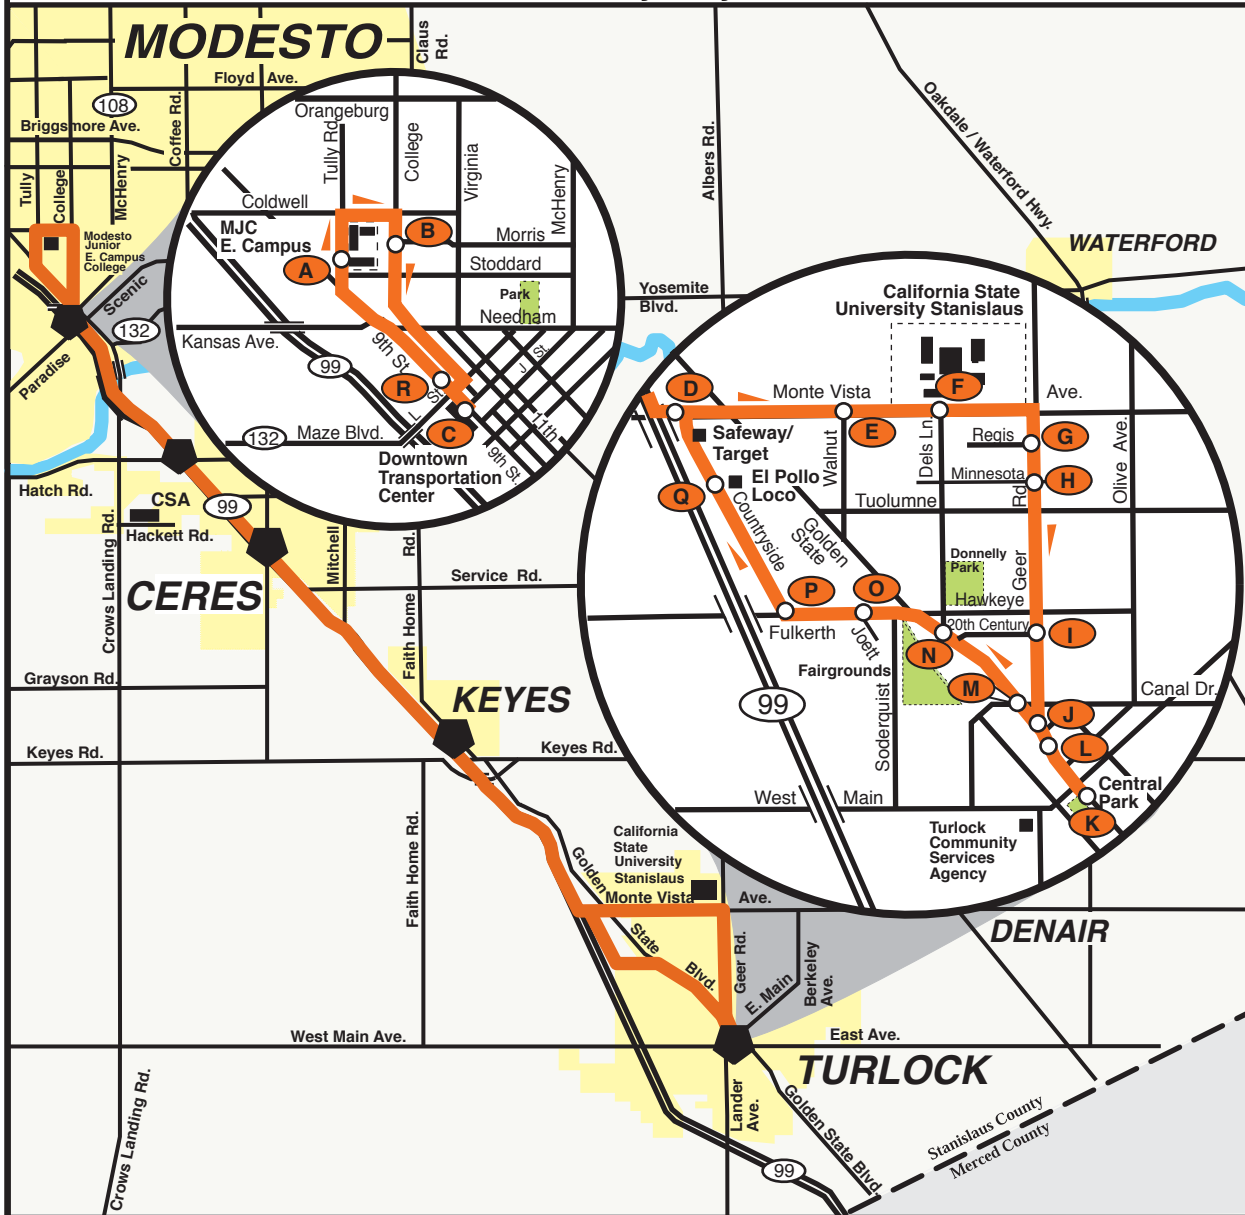

Route 10 Express (Modesto / Turlock) - Route Map

Weekday Only

 ROUTE 10 EXPRESS (MODESTO / TURLOCK)

 StaRT BUS STOP

 StaRT Timepoint - See Schedule for times.

All buses have space for two wheelchairs and are equipped with bike racks.

The Weekday Schedule for Route 10 Express is shown on Page 6.

Route 10 Express Weekday Schedule

Modesto to Turlock

	Modesto			Turlock					
From:	C	D	E	F	G	H	I	J	K
	Transit Center Depart	Monte Vista & Countryside (Safeway Gas Station)	Monte Vista & Walnut	Monte Vista & Dels Ln. (CSUS)	Geer & Regis	Geer & Minnesota (SavelMart)	Geer Rd. & 20th Century (Blockbuster)	Golden State & Geer (Big 5)	Golden State & W. Main (Central Park) Arrive
Modesto	6:10am	6:24am	6:26am	6:27am	6:29am	6:30am	6:32am	6:34am	6:37am
Modesto	6:35am	6:49am	6:51am	6:52am	6:54am	6:55am	6:57am	6:59am	7:02am
Modesto	7:35am	7:49am	7:51am	7:52am	7:54am	7:55am	7:57am	7:59am	8:02am
Modesto	8:50am	9:04am	9:06am	9:07am	9:09am	9:10am	9:12am	9:14am	9:17am
Modesto	10:20am	10:34am	10:36am	10:37am	10:39am	10:40am	10:42am	10:44am	10:47am
Modesto	11:50am	12:04pm	12:06pm	12:07pm	12:09pm	12:10pm	12:12pm	12:14pm	12:17pm
Modesto	1:20pm	1:34pm	1:36pm	1:37pm	1:39pm	1:40pm	1:42pm	1:44pm	1:47pm
Modesto	2:50pm	3:04pm	3:06pm	3:07pm	3:09pm	3:10pm	3:12pm	3:14pm	3:17pm
Modesto	4:20pm	4:34pm	4:36pm	4:37pm	4:39pm	4:40pm	4:42pm	4:44pm	4:47pm
Modesto	5:20pm	5:34pm	5:36pm	5:37pm	5:39pm	5:40pm	5:42pm	5:44pm	5:47pm
Modesto	5:55pm	6:09pm	6:11pm	6:12pm	6:14pm	6:15pm	6:17pm	6:19pm	6:22pm

The Route Map for Route 10 Express (Modesto / Turlock) is shown on Page 5.