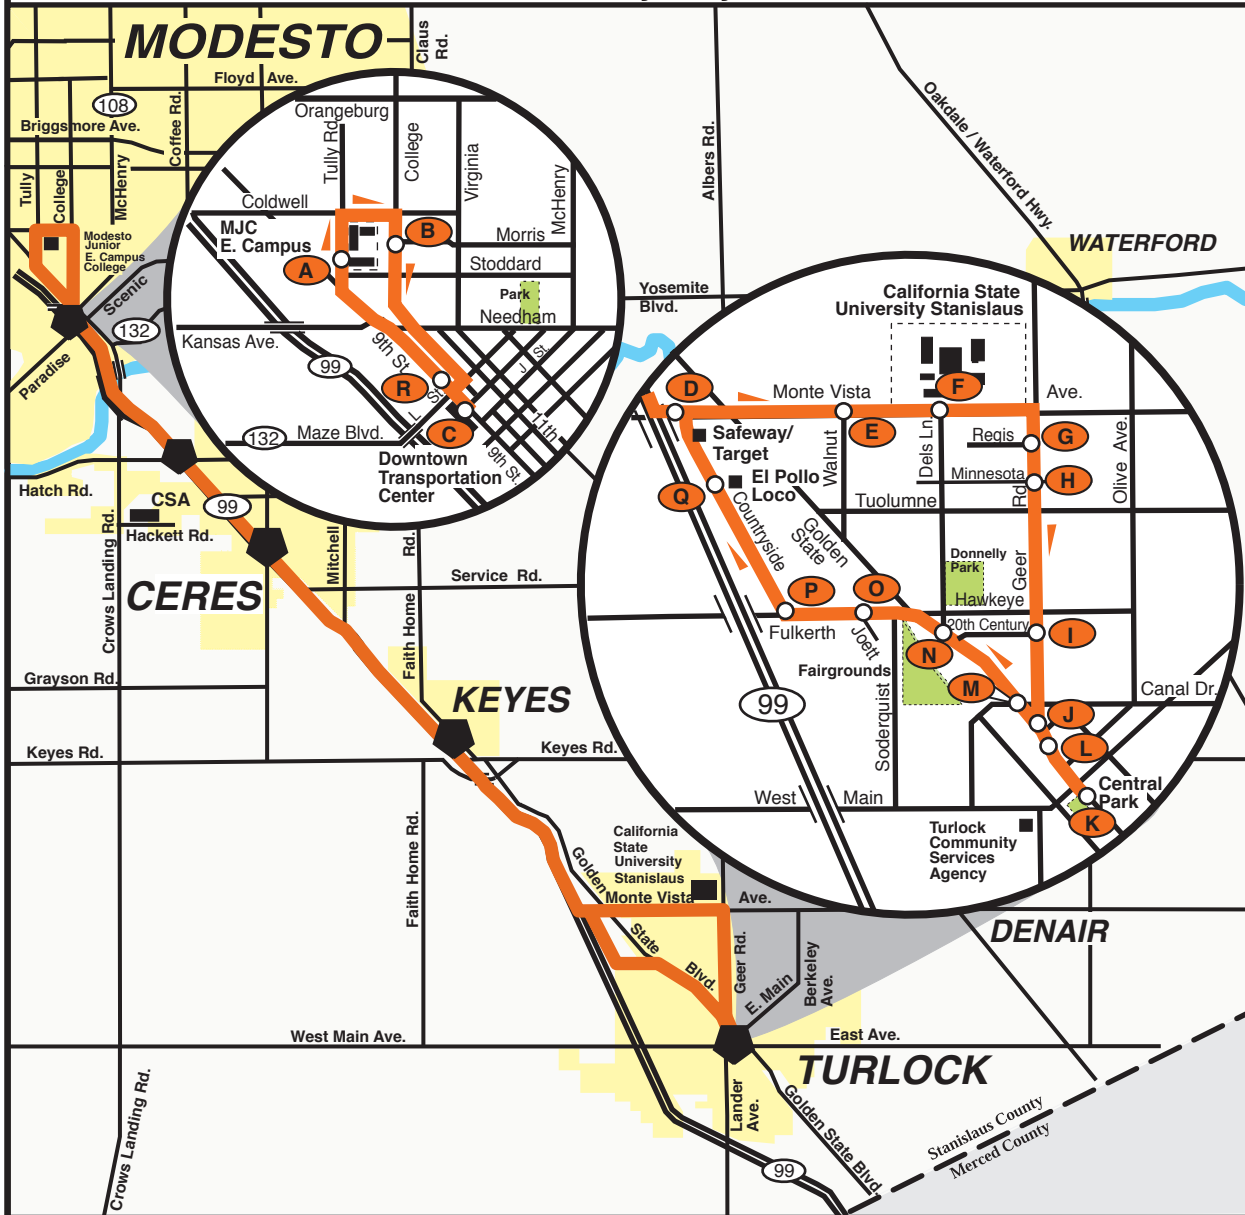

# Route 10 Express (Modesto / Turlock) - Route Map

Weekday Only

 ROUTE 10 EXPRESS (MODESTO / TURLOCK)

 StaRT BUS STOP

 StaRT Timepoint - See Schedule for times.

All buses have space for two wheelchairs and are equipped with bike racks.

# Route 10 Express Weekday Schedule

## Turlock to Modesto

	Turlock						Modesto				
From:	K	L	M	N	O	P	Q	R	A	B	C
	Golden State & W. Main (Central Park) Depart	Golden State & Center (KFC)	Golden State & Canal	Golden State & Dels Ln.	Fulkertth & Joett	Fulkertth (Wal-Mart)	CountrySide (El Pollo Loco)	9th & K St. (DoubleTree)	Tully Rd. (MJC)	College & Morris (MJC)	Transit Center Arrive
Turlock	6:43am	6:46am	6:47am	6:48am	6:50am	6:52am	6:54am	7:15am	7:17am	7:20am	7:26am
Turlock	7:08am	7:11am	7:12am	7:13am	7:15am	7:17am	7:19am	7:39am	7:41am	7:44am	7:50am
Turlock	7:53am	7:56am	7:57am	7:58am	8:00am	8:02am	8:04am	8:25am	8:27am	8:30am	8:36am
Turlock	9:13am	9:16am	9:17am	9:18am	9:20am	9:22am	9:24am	9:46am	9:48am	9:51am	9:57am
Turlock	10:53am	10:56am	10:57am	10:58am	11:00am	11:02am	11:04am	11:27am	11:29am	11:32am	11:38am
Turlock	12:23pm	12:26pm	12:27pm	12:28pm	12:30pm	12:32pm	12:34pm	12:57pm	12:59pm	1:02pm	1:08pm
Turlock	1:56pm	1:59pm	2:00pm	2:03pm	2:05pm	2:07pm	2:09pm	2:32pm	2:34pm	2:37pm	2:43pm
Turlock	3:26pm	3:29pm	3:30pm	3:33pm	3:35pm	3:37pm	3:39pm	4:03pm	4:05pm	4:08pm	4:14pm
Turlock	4:08pm	4:11pm	4:12pm	4:15pm	4:17pm	4:19pm	4:21pm	4:45pm	4:47pm	4:50pm	4:56pm
Turlock	4:57pm	5:00pm	5:01pm	5:04pm	5:06pm	5:08pm	5:10pm	5:32pm	5:34pm	5:37pm	5:48pm
Turlock	5:53pm	5:56pm	5:57pm	5:58pm	6:00pm	6:02pm	6:04pm	-----	-----	-----	6:20pm
Turlock	6:28pm	6:31pm	6:32pm	6:33pm	6:35pm	6:37pm	6:39pm	7:01pm	7:03pm	7:06pm	7:17pm
Turlock	7:53pm	7:56pm	7:57pm	7:58pm	8:00pm	8:02pm	8:04pm	-----	-----	-----	8:20pm

The Route Map for Route 10 Express (Modesto / Turlock) is shown on Page 5.