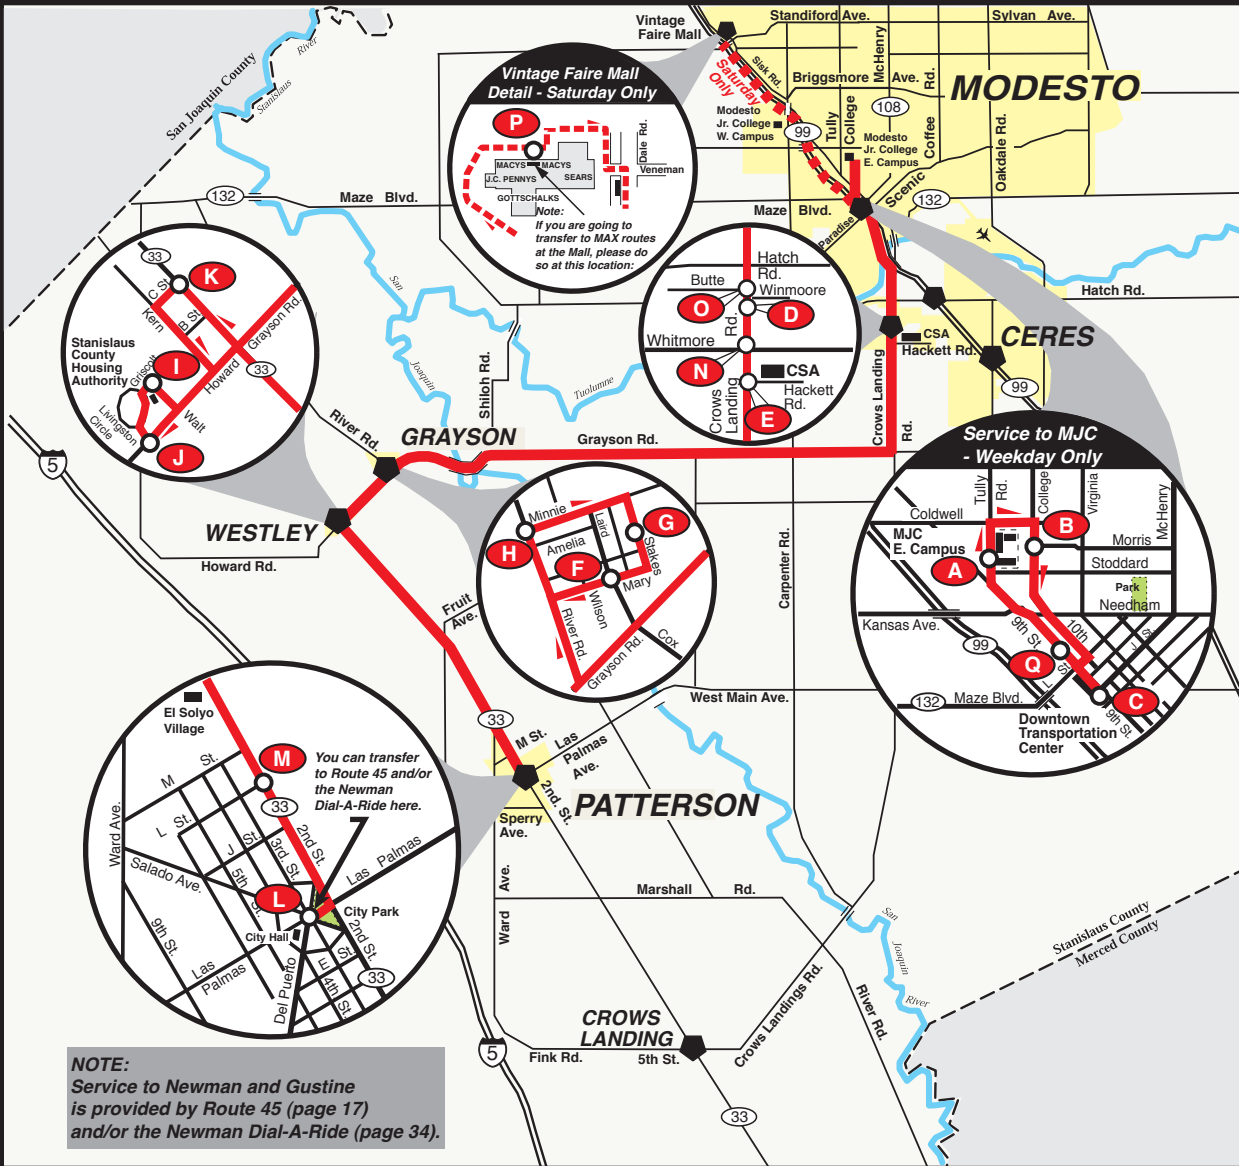

Route 40 Route Map (Modesto / Grayson / Westley / Patterson)

Weekday & Saturday

NOTE:
Service to Newman and Gustine is provided by Route 45 (page 17) and/or the Newman Dial-A-Ride (page 34).

- **ROUTE 40 (MODESTO / GRAYSON / WESTLEY / PATTERSON)**
- **StaRT BUS STOP**
- A **StaRT Timepoint - See Schedule for times.**
- **All buses have space for two wheelchairs and are equipped with bike racks.**

The Weekday Schedule for Route 40 is shown on Page 13.
The Saturday Schedule for Route 40 is shown on Page 14.