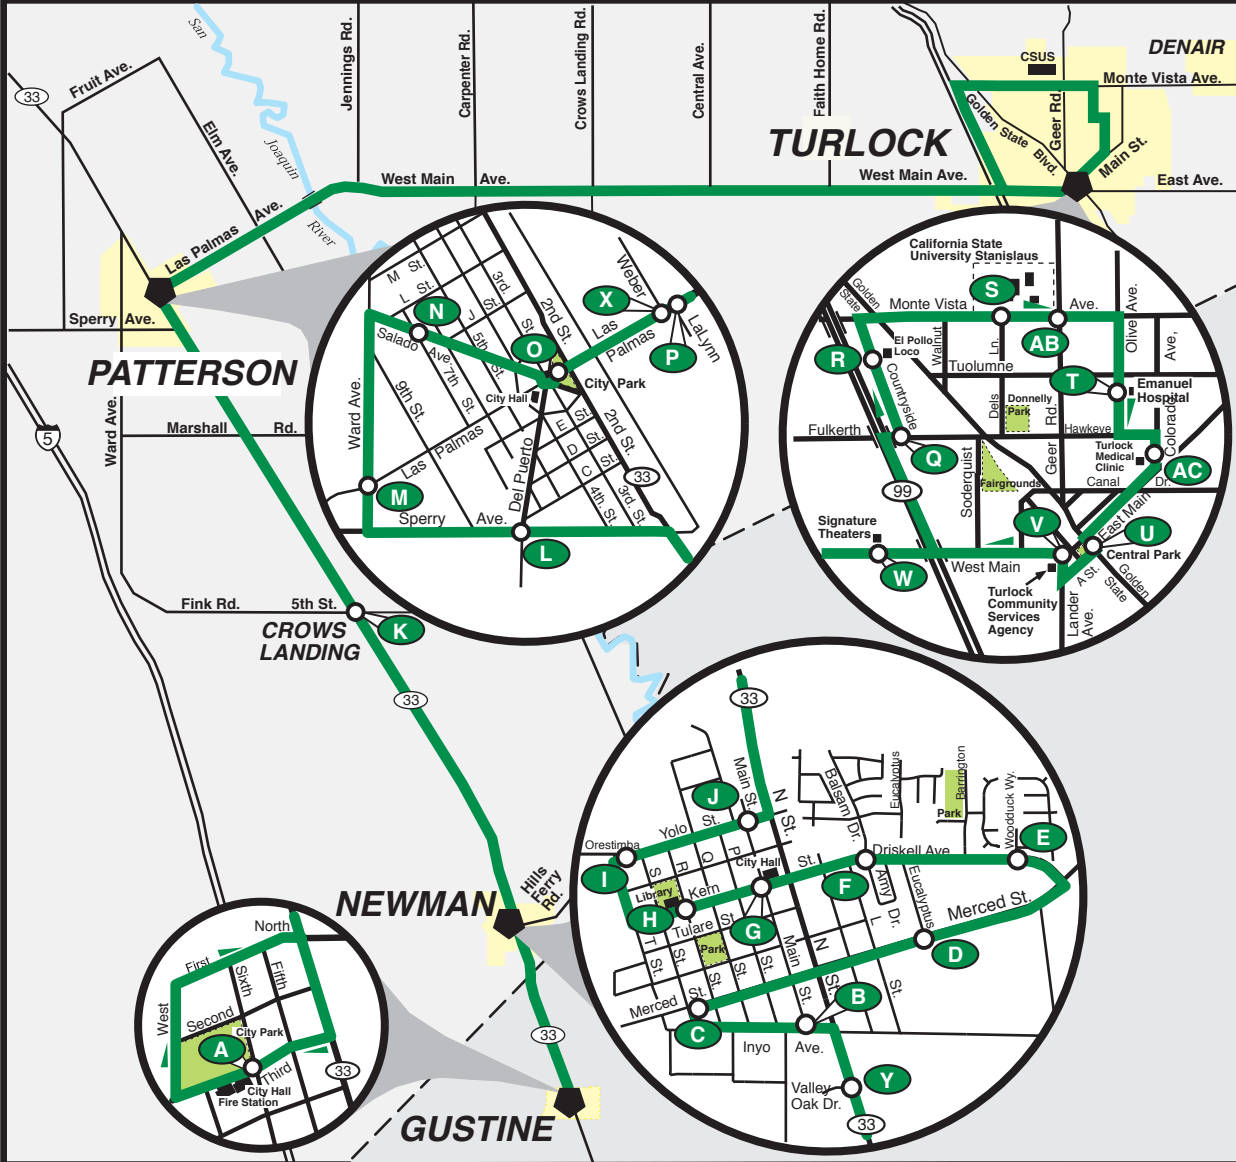

Route 45 Route Map (Turlock / Patterson / Crows Landing / Newman / Gustine)

Weekday & Saturday

ROUTE 45 (TURLOCK / PATTERSON / CROWS LANDING / NEWMAN / GUSTINE)

○ StaRT BUS STOP

○ StaRT Timepoint - See Schedule for times.

The Weekday Schedule for Route 45 is shown on Page 16 & 17.

The Route Map for Route 45 (Turlock / Patterson / Crows Landing / Newman / Gustine) is shown on Page 15.

Route 45 Saturday Schedule

Turlock to Gustine

	Turlock					Patterson				Crws L.
From:	Golden State & W. Main (Central Park) Depart	Lander Ave. (Community Services Agency)	W. Main St. (Signature Theaters)	E. Las Palmas & Weber Dr.	City Park	N. Salado St. & N. 7th St.	Ward Ave. & Las Palmas	Sperry Ave. & Del Puerto Ave.	5th St. & Hwy. 33	
	U	V	W	X	O	N	M	L	K	
Turlock	7:32am	7:37am	7:43am	8:03am	8:05am	-----	-----	-----	-----	
Turlock	10:20am	10:25am	10:31am	10:51am	10:53am	10:55am	10:56am	10:57am	11:05am	
Turlock	2:57pm	3:02pm	3:08pm	3:28pm	3:30pm*	3:32pm	3:33pm	3:34pm	3:42pm	
Turlock	6:02pm	6:07pm	6:13pm	6:33pm	6:35pm*	6:37pm	6:38pm	6:39pm	6:47pm	

The Weekday Schedule for Route 45 is shown on Page 16 & 17.

The Route Map for Route 45 (Turlock / Patterson / Crows Landing / Newman / Gustine) is shown on Page 15.