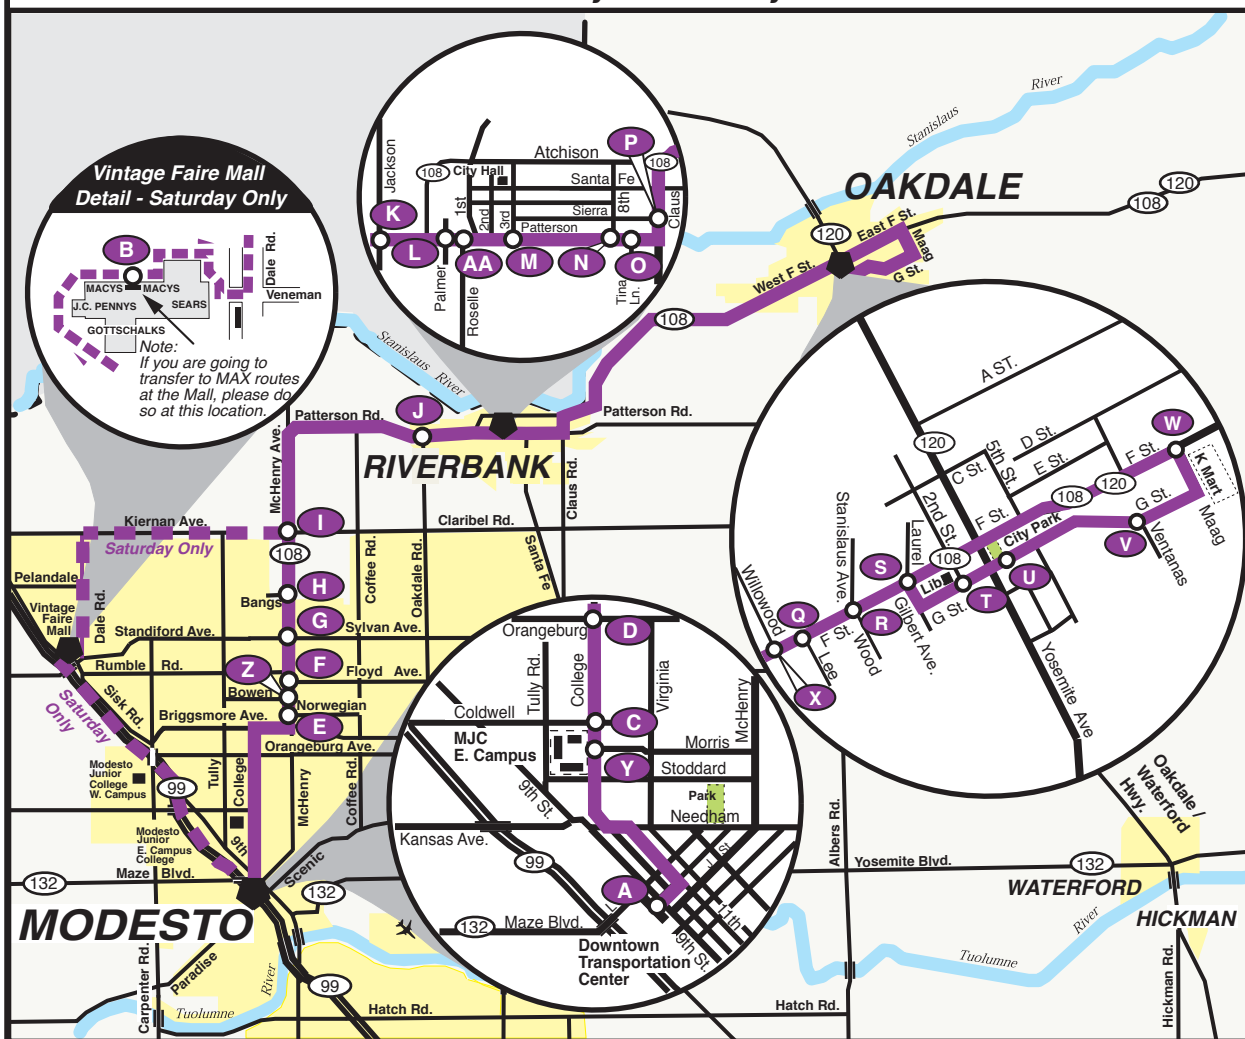

Route 60 (Modesto / Riverbank / Oakdale) - Route Map

Weekday & Saturday

Vintage Faire Mall Detail - Saturday Only

Note:
If you are going to transfer to MAX routes at the Mall, please do so at this location.

Riverbank Area Detail

Oakdale Area Detail

- ROUTE 60 (MODESTO / RIVERBANK / OAKDALE)
- StaRT BUS STOP
- StaRT Timepoint - See Schedule for times.
- All buses have space for two wheelchairs and are equipped with bike racks.

Route 60 Saturday Schedule

	Modesto			Riverbank					Oakdale		
	Transit Center Depart	Vintage Faire Mall	Patterson & Oakdale Rd.	Patterson & Jackson	Patterson & Roselle	Patterson & 3rd.	Patterson & Tina Ln.	Claus & Santa Fe	F St. & Willowood	F St. & Lee	F St. & Wood
From:	A	B	J	K	L	M	O	P	X	Q	R
Modesto to Riverbank & Oakdale	6:20am	-----	6:39am	6:40am	6:42am	6:43am	6:45am	6:46am	6:51am	6:52am	6:53am
Modesto	8:01am	8:26am	8:43am	8:44am	8:46am	8:47am	8:49am	8:50am	8:55am	8:56am	8:57am
Modesto	10:18am	10:43am	11:00am	11:01am	11:03am	11:04am	11:06am	11:07am	11:12am	11:13am	11:14am
Modesto	1:35pm	2:00pm	2:17pm	2:18pm	2:20pm	2:21pm	2:23pm	2:24pm	2:29pm	2:30pm	2:31pm
Modesto	3:24pm	3:49pm	4:06pm	4:07pm	4:09pm	4:10pm	4:12pm	4:13pm	4:18pm	4:19pm	4:20pm
Modesto	5:56pm	6:21pm	6:38pm	6:39pm	6:41pm	6:42pm	6:44pm	6:45pm	6:50pm	6:51pm	6:52pm

The Weekday Schedule for Route 60 is shown on Page 21 & 22.

The Route Map for Route 60 (Modesto / Riverbank / Oakdale) is shown on Page 20.