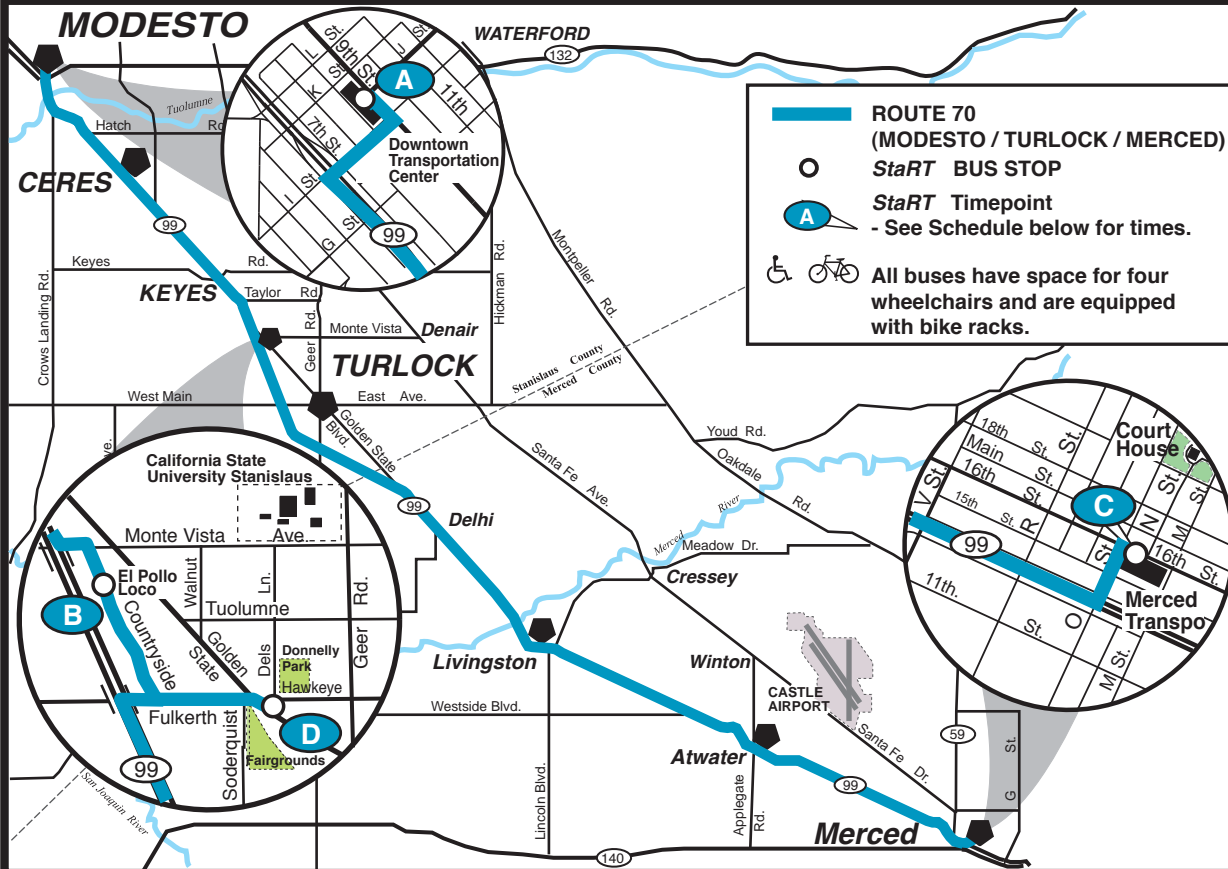

# Route 70 (Modesto / Turlock / Merced) - Service

Weekday

## Weekday Schedule

Modesto to Merced				Merced to Modesto			
Modesto	Turlock	Turlock	Merced	Merced	Turlock	Turlock	Modesto
Modesto Transit Center (Depart) <b>A</b>	Countryside (El Pollo Loco) <b>B</b>	Golden State & Del's Ln. <b>D</b>	Merced Transpo 16th St. & N St. (Arrive) <b>C</b>	Merced Transpo 16th St. & N St. (Depart) <b>C</b>	Golden State & Del's Ln. <b>D</b>	Countryside (El Pollo Loco) <b>B</b>	Modesto Transit Center (Arrive) <b>A</b>
6:10 am 4:10 pm	6:35 am 4:35 pm	6:45 am 4:45 pm	7:20 am 5:20 pm	7:25 am 5:25 pm	8:00 am 6:00 pm	----- 6:10 pm	----- 6:35 pm

### Fares

General Fare - \$2.50 or (2) Fixed Route General tickets  
 Senior/Disabled Fare - \$2.00 or (2) Fixed Route Senior/Disabled tickets  
 Student Discount Cards are not accepted on this route.  
 Transfers are not accepted to ride Route 70. Transfers are available to MAX or BLST.

Route 70 connects with Merced's "The Bus" Transit Service at the Merced Transpo located on 16th St. at N St.  
 Please consult "The Bus" Ride Guide available at the Merced Transpo or on The Bus for routes and schedules.