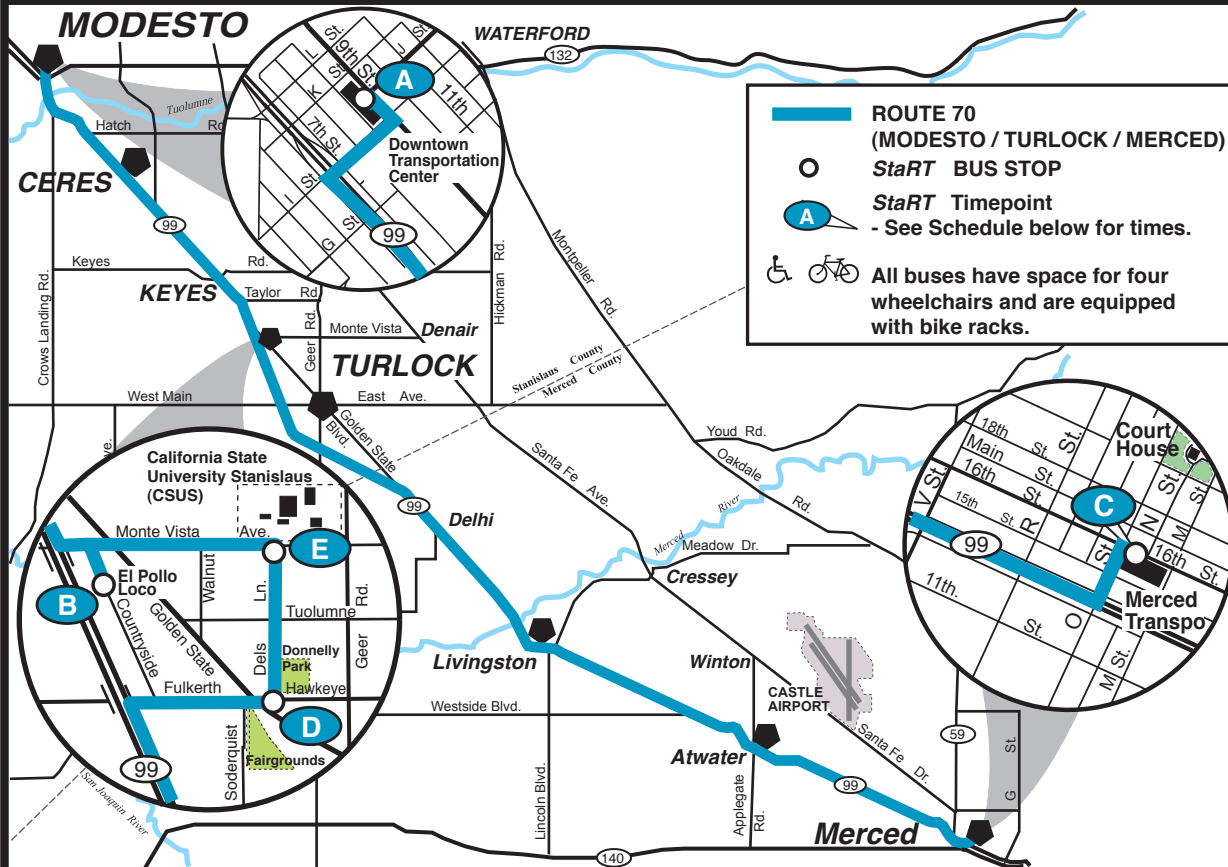

# Route 70 (Modesto / Turlock / Merced) - Service

Weekday

**ROUTE 70 (MODESTO / TURLOCK / MERCED)**

- **StarT BUS STOP**
- A** **StarT Timepoint**  
- See Schedule below for times.

♿ 🚲 All buses have space for four wheelchairs and are equipped with bike racks.

## Weekday Schedule

Modesto to Merced				Merced to Modesto					
Modesto	Turlock			Merced		Turlock			Modesto
Modesto Transit Center (Depart)	Countryside (El Pollo Loco)	Monte Vista & Del's Ln. (CSUS)	Golden State & Del's Ln.	Merced Transpo 16th St. & N St. (Arrive)	(Depart)	Golden State & Del's Ln.	Monte Vista & Del's Ln. (CSUS)	Countryside (El Pollo Loco)	Modesto Transit Center (Arrive)
<b>A</b>	<b>B</b>	<b>E</b>	<b>D</b>	<b>C</b>	<b>C</b>	<b>D</b>	<b>E</b>	<b>B</b>	<b>A</b>
6:10 am 4:05 pm	6:35 am 4:30 pm	----- 4:35 pm	6:45 am 4:45 pm	7:25 am 5:20 pm	7:35 am 5:25 pm	8:10 am 6:00 pm	8:12 am -----	----- 6:10 pm	----- 6:35 pm

### Fares

General Fare - \$2.75  
 Senior/Disabled Fare - \$2.25  
 Cash & Fast Fares Only.  
 Transfers are not accepted to ride Route 70. Transfers are available to MAX or BLST.

Route 70 connects with Merced's "The Bus" Transit Service at the Merced Transpo located on 16th St. at N St.  
 Please consult "The Bus" Ride Guide available at the Merced Transpo or on The Bus for routes and schedules.