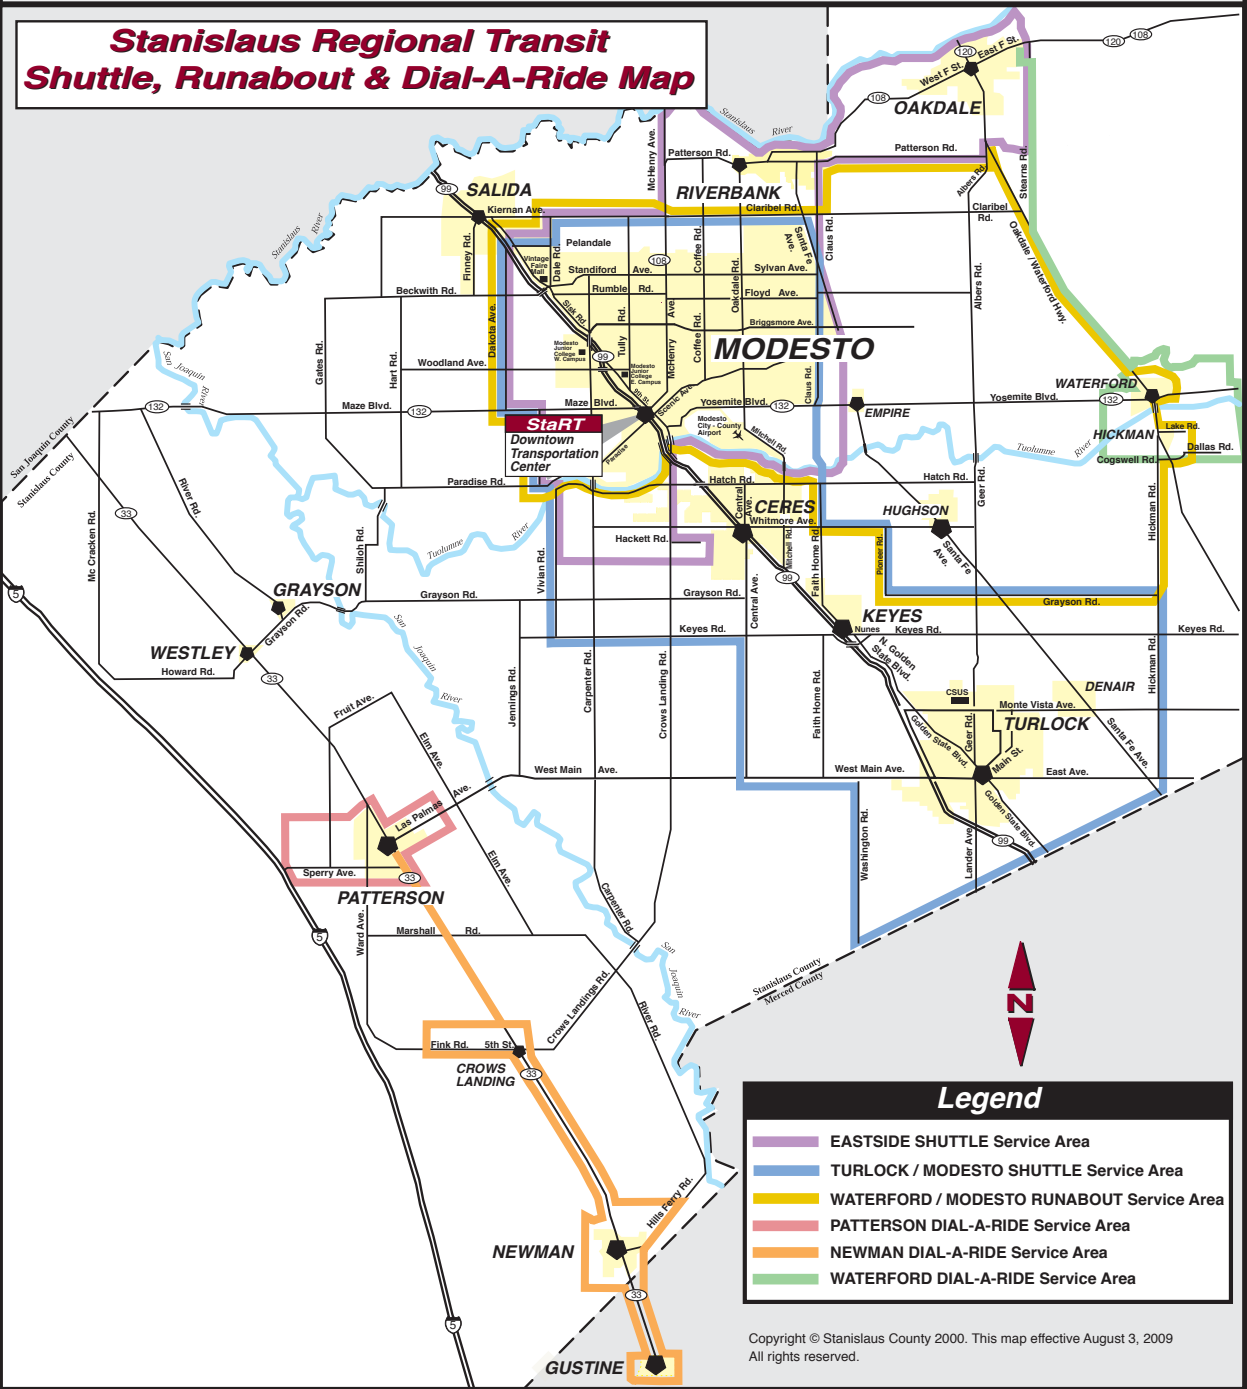

# StaRT Shuttle, Runabout & Dial-A-Ride System Map

## Stanislaus Regional Transit Shuttle, Runabout & Dial-A-Ride Map

**Legend**

- EASTSIDE SHUTTLE Service Area
- TURLOCK / MODESTO SHUTTLE Service Area
- WATERFORD / MODESTO RUNABOUT Service Area
- PATTERSON DIAL-A-RIDE Service Area
- NEWMAN DIAL-A-RIDE Service Area
- WATERFORD DIAL-A-RIDE Service Area

Copyright © Stanislaus County 2000. This map effective August 3, 2009  
All rights reserved.