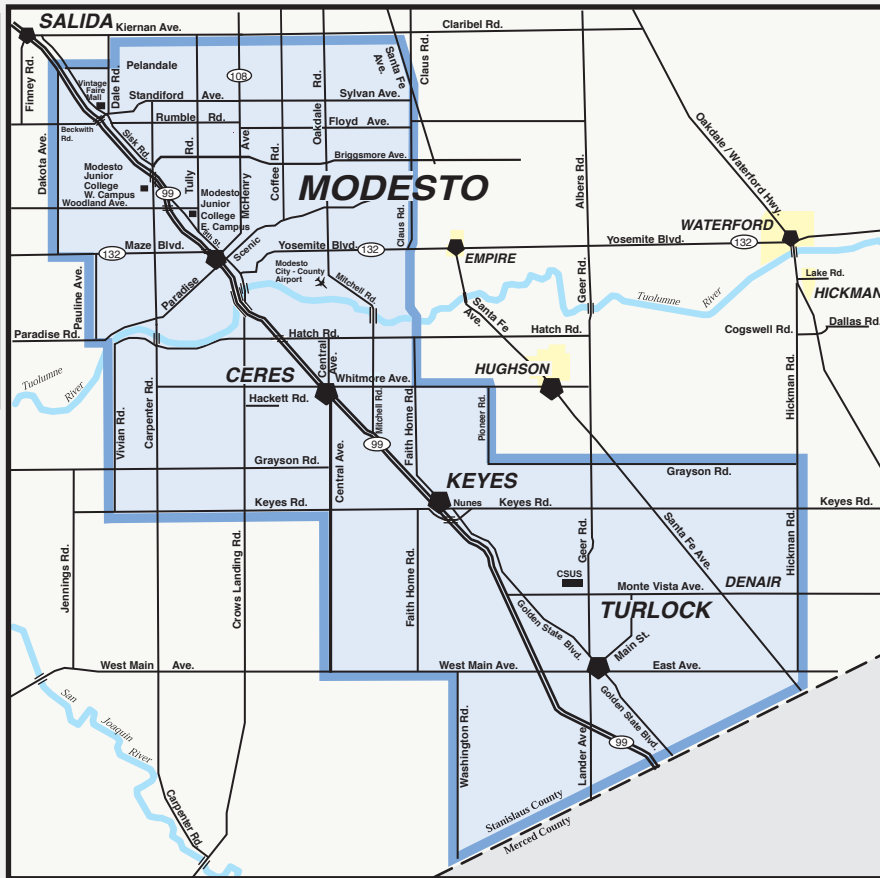

Turlock / Modesto Shuttle Service

Monday - Saturday

Turlock / Modesto Shuttle

Hours of Operation
7:00am to 6:30pm - Mon. - Sat.

Call 1-800-262-1516 for information.

Fares

General Fare - \$2.50
(Curb-to-Curb)
Out of Area - General fare + \$1.50

Senior (65) or Person with Disability - \$2.00 (Curb-to Curb)
Out of Area - S/D Fare + \$1.50

SHUTTLE SERVICE AREA

All buses have space for four wheelchairs and are equipped with bike racks.

Modesto to Turlock

7:00am	10:00am	1:30pm	4:00pm
7:00am to 8:30am Pick-up and drop-off between Modesto, Ceres, Keyes and Turlock	10:00am to 11:30am Pick-up and drop-off between Modesto, Ceres, Keyes and Turlock	1:30pm to 3:00pm Pick-up and drop-off between Modesto, Ceres, Keyes and Turlock	4:00pm to 5:30pm Pick-up and drop-off between Modesto, Ceres, Keyes and Turlock

Turlock to Modesto

8:30am	11:30am	3:00pm	5:30pm
8:30am to 10:00am Depart Turlock and Pick-up and drop-off between Turlock, Keyes, Ceres and Modesto	11:30am to 1:00pm Depart Turlock and Pick-up and drop-off between Turlock, Keyes, Ceres and Modesto	3:00pm to 4:00pm Depart Turlock and Pick-up and drop-off between Turlock, Keyes, Ceres and Modesto	5:30pm to 6:30pm Depart Turlock and Pick-up and drop-off between Turlock, Keyes, Ceres and Modesto