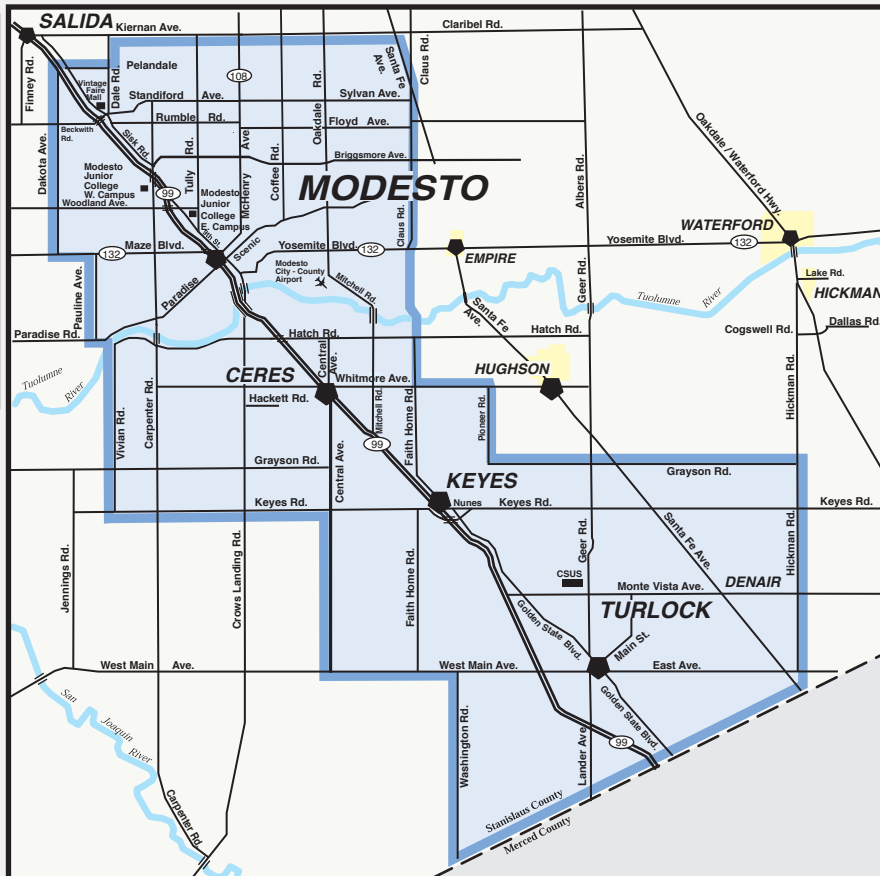

Turlock / Modesto Shuttle Service

Monday - Saturday

Turlock / Modesto Shuttle

Hours of Operation
7:00am to 6:30pm - Mon. - Sat.

Call 1-800-262-1516 for information.

Fares

General Fare - \$2.50
(Curb-to-Curb)
Out of Area - General fare + \$1.50

Senior (65) or Person with Disability - \$2.00 (Curb-to Curb)
Out of Area - S/D Fare + \$1.50

SHUTTLE SERVICE AREA

All buses have space for four wheelchairs and are equipped with bike racks.

Modesto to Turlock

7:00am	10:00am	1:30pm	4:00pm
7:00am to 8:30am Pick-up and drop-off between Modesto, Ceres, Keyes and Turlock	10:00am to 11:30am Pick-up and drop-off between Modesto, Ceres, Keyes and Turlock	1:30pm to 3:00pm Pick-up and drop-off between Modesto, Ceres, Keyes and Turlock	4:00pm to 5:30pm Pick-up and drop-off between Modesto, Ceres, Keyes and Turlock

Turlock to Modesto

8:30am	11:30am	3:00pm	5:30pm
8:30am to 10:00am Depart Turlock and Pick-up and drop-off between Turlock, Keyes, Ceres and Modesto	11:30am to 1:00pm Depart Turlock and Pick-up and drop-off between Turlock, Keyes, Ceres and Modesto	3:00pm to 4:00pm Depart Turlock and Pick-up and drop-off between Turlock, Keyes, Ceres and Modesto	5:30pm to 6:30pm Depart Turlock and Pick-up and drop-off between Turlock, Keyes, Ceres and Modesto