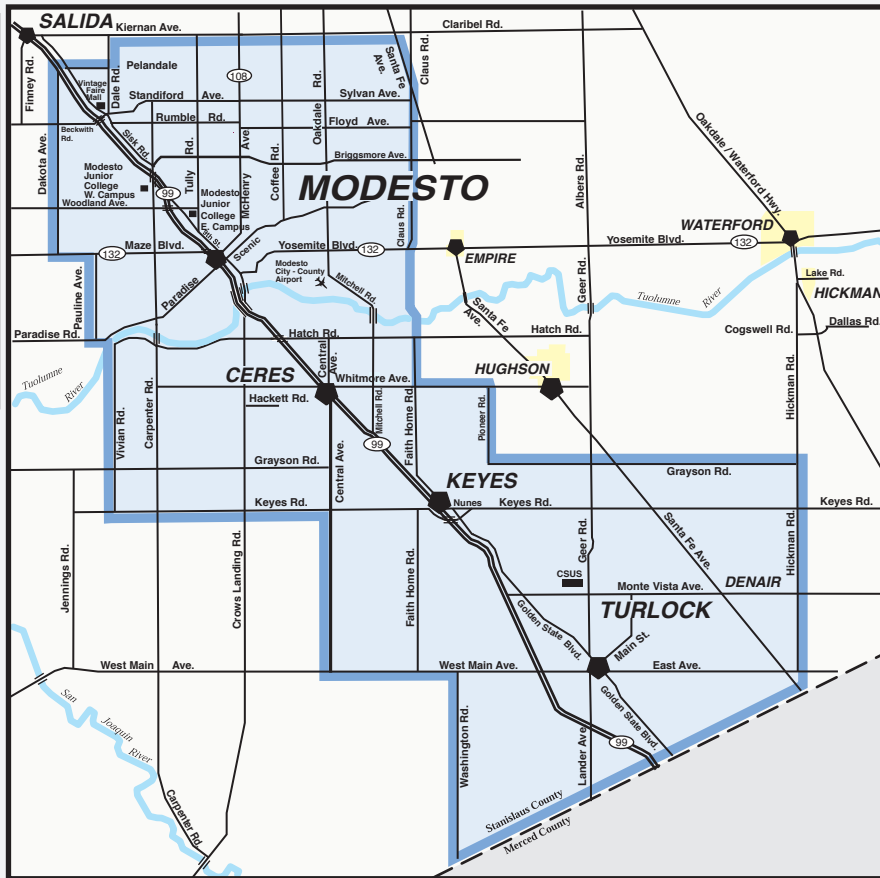

Turlock / Modesto Shuttle Service

Monday - Saturday

Turlock / Modesto Shuttle

Hours of Operation
7:00am to 6:30pm - Mon. - Sat.

Call 1-800-262-1516 for information.

Fares

General Fare - \$2.75
(Curb-to-Curb)
Out of Area - General fare + \$1.50

Senior (65) and or Person with a Disability - \$2.25 (Curb-to Curb)
Out of Area - S/D Fare + \$1.50

SHUTTLE SERVICE AREA

All buses have space for four wheelchairs and are equipped with bike racks.

Modesto to Turlock

7:00am	10:00am	1:30pm	4:00pm
7:00am to 8:30am Pick-up and drop-off between Modesto, Ceres, Keyes and Turlock	10:00am to 11:30am Pick-up and drop-off between Modesto, Ceres, Keyes and Turlock	1:30pm to 3:00pm Pick-up and drop-off between Modesto, Ceres, Keyes and Turlock	4:00pm to 5:30pm Pick-up and drop-off between Modesto, Ceres, Keyes and Turlock

Turlock to Modesto

8:30am	11:30am	3:00pm	5:30pm
8:30am to 10:00am Depart Turlock and Pick-up and drop-off between Turlock, Keyes, Ceres and Modesto	11:30am to 1:00pm Depart Turlock and Pick-up and drop-off between Turlock, Keyes, Ceres and Modesto	3:00pm to 4:00pm Depart Turlock and Pick-up and drop-off between Turlock, Keyes, Ceres and Modesto	5:30pm to 6:30pm Depart Turlock and Pick-up and drop-off between Turlock, Keyes, Ceres and Modesto