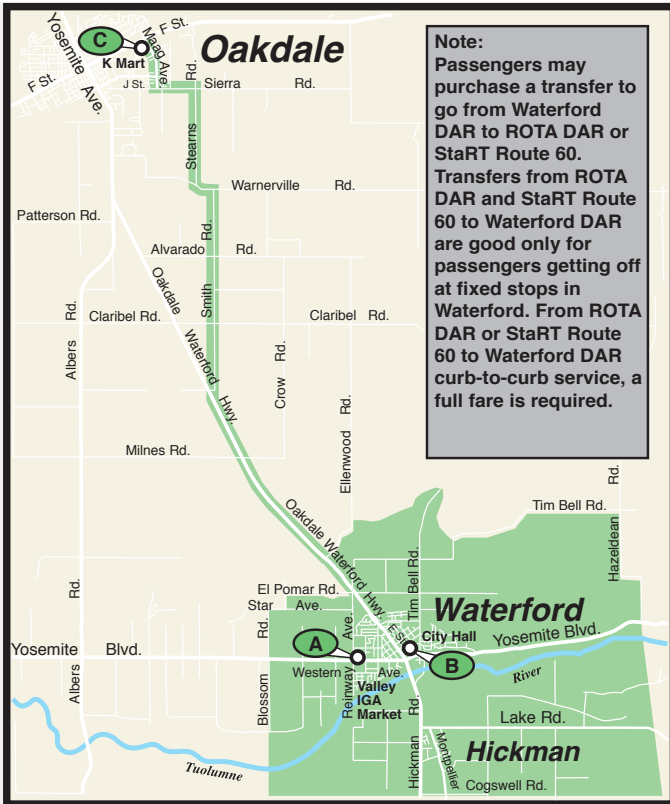

Waterford DIAL-A-RIDE

Service Area and Times of Operation

Waterford DIAL-A-RIDE

Hours of Operation

8:30am to 4:45pm -
Monday - Saturday

11:30pm to 12:30pm
(Out of Service)

Call 1-800-262-1516
for reservation.

General Fare - \$1.25

Out of Area -
General Fare + \$1.50

Senior (65 or older) and
or Person with
Disability - \$1.00

Out of Area -
S/D Fare + \$1.50

- Waterford Dial-A-Ride Service Area
- StaRT BUS STOP
- StaRT Timepoint - See Schedule for times.
- All buses have space for four wheelchairs and are equipped with bike racks.

Waterford Dial-A-Ride Designated Fixed Stops

WEEKDAY

Waterford			Oakdale		Waterford		
Leave Waterford Dial-A-Ride Service	South Western Ave. (Valley IGA)	E St. (City Hall)	F St. & Maag (K Mart) Arrive	F St. & Maag (K Mart) Depart	E St. (City Hall)	South Western Ave. (Valley IGA)	Start Waterford Dial-A-Ride Service
9:30am 3:30pm	9:30am 3:30pm	9:35am 3:35pm	9:55am 3:55pm	10:05am 4:05pm	10:25am 4:25pm	10:30am 4:30pm	10:30am 4:30pm

Saturday

Waterford			Oakdale		Waterford		
Leave Waterford Dial-A-Ride Service	South Western Ave. (Valley IGA)	E St. (City Hall)	F St. & Maag (K Mart) Arrive	F St. & Maag (K Mart) Depart	E St. (City Hall)	South Western Ave. (Valley IGA)	Start Waterford Dial-A-Ride Service
9:30am 2:55pm	9:30am 3:00pm	9:35am 3:05pm	9:55am 3:25pm	10:05am 3:35pm	10:25am 3:55pm	10:30am 4:00pm	10:30am 4:00pm