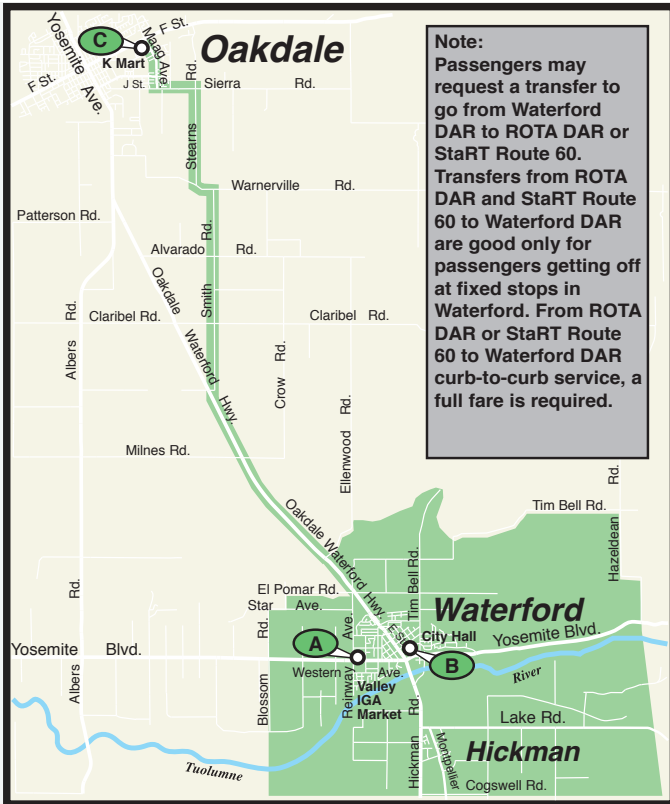

Waterford DIAL-A-RIDE

Service Area and Times of Operation

Waterford DIAL-A-RIDE

Hours of Operation
 Monday - Friday 8:30am to 4:45pm
 Saturday 9:00am to 4:30pm
 11:30pm to 12:30pm (Out of Service)

Call 1-800-262-1516 for reservation.

General Fare - \$1.50
Out of Area - General Fare + \$1.50

Senior (65 or older) and or Person with a Disability - \$1.25
Out of Area - S/D Fare + \$1.50

- Waterford Dial-A-Ride Service Area
- StaRT BUS STOP
- StaRT Timepoint - See Schedule for times.
- All buses have space for four wheelchairs and are equipped with bike racks.

Waterford Dial-A-Ride Designated Fixed Stops

WEEKDAY

Waterford			Oakdale		Waterford		
Leave Waterford Dial-A-Ride Service	South Western Ave. (Valley IGA) A	E St. (City Hall) B	F St. & Maag (K Mart) Arrive C	F St. & Maag (K Mart) Depart C	E St. (City Hall) B	South Western Ave. (Valley IGA) A	Start Waterford Dial-A-Ride Service
9:30am 3:30pm	9:30am 3:30pm	9:35am 3:35pm	9:55am 3:55pm	10:05am 4:05pm	10:25am 4:25pm	10:30am 4:30pm	10:30am 4:30pm

Saturday

Waterford			Oakdale		Waterford		
Leave Waterford Dial-A-Ride Service	South Western Ave. (Valley IGA) A	E St. (City Hall) B	F St. & Maag (K Mart) Arrive C	F St. & Maag (K Mart) Depart C	E St. (City Hall) B	South Western Ave. (Valley IGA) A	Start Waterford Dial-A-Ride Service
9:30am 2:55pm	9:30am 3:00pm	9:35am 3:05pm	9:55am 3:25pm	10:05am 3:35pm	10:25am 3:55pm	10:30am 4:00pm	10:30am 4:00pm