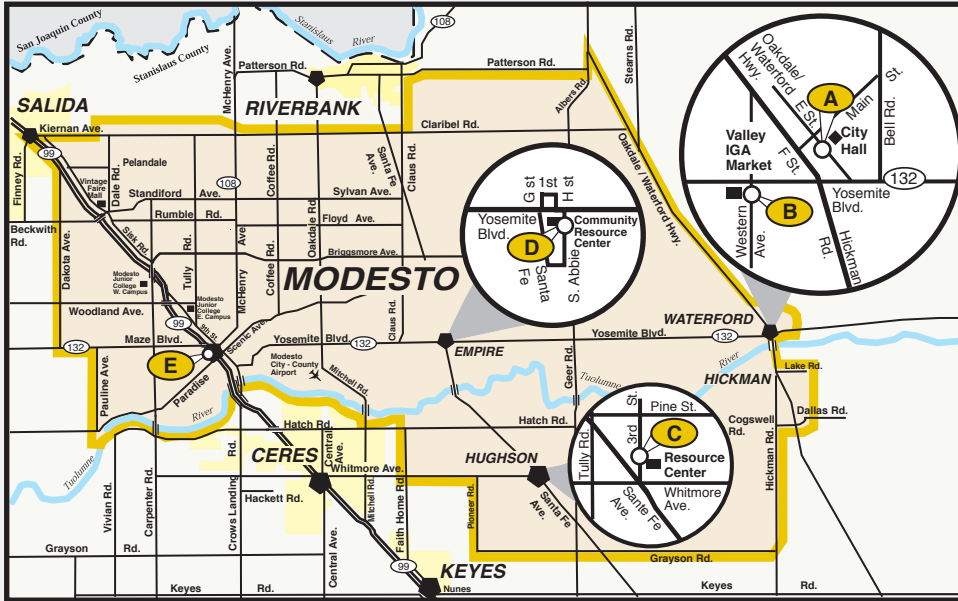

# Waterford / Modesto Runabout Service

Monday - Saturday

**Waterford/ Modesto Runabout**  
**Hours of Operation**  
 6:45am to 6:40pm - Mon. - Sat.  
 Call 1-800-262-1516 for information.

**Fares**  
 General Fare - \$1.25 (Fixed Stop)  
 General Fare - \$2.50 (Curb-to-Curb)  
 Out of Area - General fare + \$1.50

Senior (65) or Person with Disability - \$1.00 (Fixed Stop)  
 Senior (65) or Person with Disability - \$2.00 (Curb-to-Curb)  
 Out of Area - S/D Fare + \$1.50

-  RUNABOUT SERVICE AREA
  -  StaRT Bus / Runabout Stop
  -  StaRT Timepoint - See Schedule for times.
  - 
- All buses have space for four wheelchairs and are equipped with bike racks.

## Modesto to Waterford

6:45am	9:00am	11:45am	4:15pm
<b>E</b> 6:45am Depart Modesto Transit Center to Waterford	<b>E</b> 9:00am Depart Modesto Transit Center Pick-up in Modesto & drop-off in Empire	<b>E</b> 11:45am Depart Modesto Transit Center Pick-up in Modesto & drop-off in Empire	4:15pm Pick ups in Modesto
	<b>D</b> 9:30am Depart Empire (Resource Center 18 S. Abbie) Drop-off in Empire & Hughson	<b>D</b> 12:15pm Depart Empire (Resource Center 18 S. Abbie) Drop-off in Empire & Hughson	<b>E</b> 4:40pm Depart Modesto Transit Center Pick-up in Modesto & drop-off in Empire
	<b>C</b> 9:40am Depart Hughson (Resource Center on 3rd St) Drop-off in Hughson & Waterford	<b>C</b> 12:25pm Depart Hughson (Resource Center on 3rd St) Drop-off in Hughson & Waterford	<b>D</b> 5:00pm Depart Empire (Resource Center 18 S. Abbie) Drop-off in Empire & Hughson
			<b>C</b> 5:15pm Depart Hughson (Resource Center on 3rd St) Drop-off in Hughson & Waterford