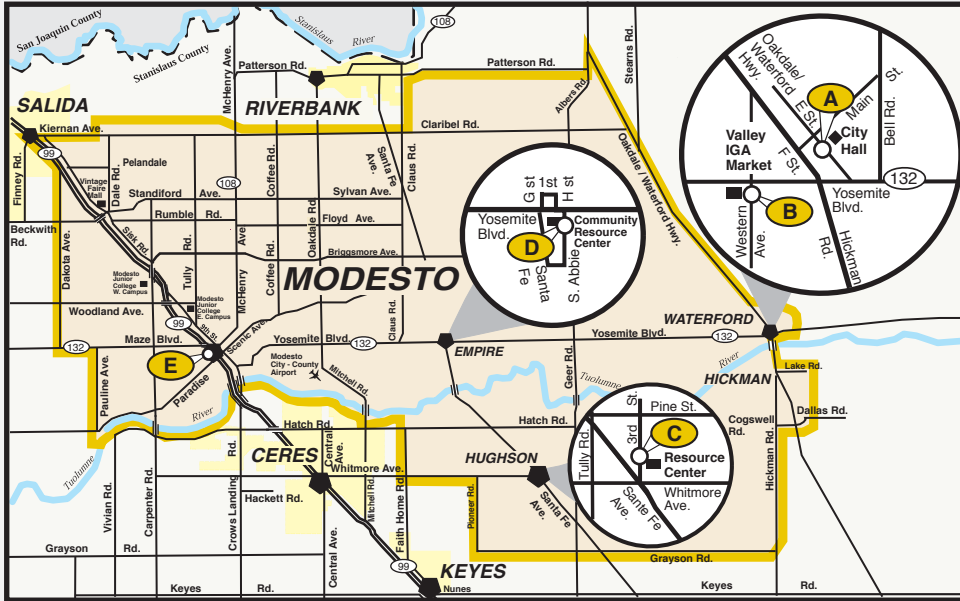

Waterford / Modesto Runabout Service

Monday - Saturday

Waterford/ Modesto Runabout
Hours of Operation
 6:45am to 6:40pm - Mon. - Sat.
 Call 1-800-262-1516 for information.

Fares
 General Fare - \$1.25 (Fixed Stop)
 General Fare - \$2.50 (Curb-to-Curb)
 Out of Area - General fare + \$1.50

Modesto to Waterford

6:45am	9:00am	11:45am	4:15pm
E 6:45am Depart Modesto Transit Center to Waterford	E 9:00am Depart Modesto Transit Center Pick-up in Modesto & drop-off in Empire	E 11:45am Depart Modesto Transit Center Pick-up in Modesto & drop-off in Empire	4:15pm Pick ups in Modesto
	D 9:30am Depart Empire (Resource Center 18 S. Abbie) Drop-off in Empire & Hughson	D 12:15pm Depart Empire (Resource Center 18 S. Abbie) Drop-off in Empire & Hughson	E 4:40pm Depart Modesto Transit Center Pick-up in Modesto & drop-off in Empire
	C 9:40am Depart Hughson (Resource Center on 3rd St) Drop-off in Hughson & Waterford	C 12:25pm Depart Hughson (Resource Center on 3rd St) Drop-off in Hughson & Waterford	D 5:00pm Depart Empire (Resource Center 18 S. Abbie) Drop-off in Empire & Hughson
			C 5:15pm Depart Hughson (Resource Center on 3rd St) Drop-off in Hughson & Waterford