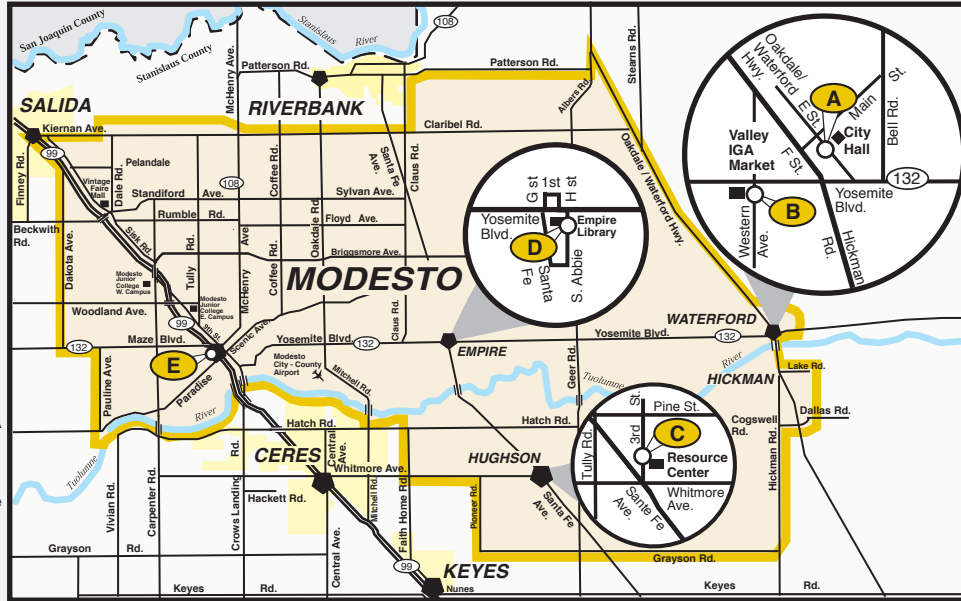

# Waterford / Modesto Runabout Service

Monday - Saturday

## Waterford/ Modesto Runabout

**Hours of Operation**  
6:45am to 6:40pm - Mon. - Sat.  
Call 1-800-262-1516 for information.

**Fares**  
General Fare - \$1.50 (Fixed Stop)  
General Fare - \$2.75 (Curb-to-Curb)  
Out of Area - General fare + \$1.50

Senior (65) and or Person with a Disability - \$1.00 (Fixed Stop)  
Senior (65) and or Person with a Disability - \$2.25 (Curb-to-Curb)  
Out of Area - S/D Fare + \$1.50

 RUNABOUT SERVICE AREA

 StaRT Bus / Runabout Stop

### Modesto to Waterford

6:45am	9:00am	11:45am	4:15pm
<b>E</b> 6:45am Depart Modesto Transit Center to Waterford	<b>E</b> 9:00am Depart Modesto Transit Center Pick-up in Modesto & drop-off in Empire	<b>E</b> 11:45am Depart Modesto Transit Center Pick-up in Modesto & drop-off in Empire	4:15pm Pick ups in Modesto
	<b>D</b> 9:30am Depart Empire (Empire Library on 18 S. Abbie) Drop-off in Empire & Hughson	<b>D</b> 12:15pm Depart Empire (Empire Library on 18 S. Abbie) Drop-off in Empire & Hughson	<b>E</b> 4:40pm Depart Modesto Transit Center Pick-up in Modesto & drop-off in Empire
	<b>C</b> 9:40am Depart Hughson (Resource Center on 3rd St) Drop-off in Hughson & Waterford	<b>C</b> 12:25pm Depart Hughson (Resource Center on 3rd St)	<b>D</b> 5:00pm Depart Empire (Empire Library on 18 S. Abbie) Drop-off in Empire & Hughson
			<b>C</b> 5:15pm Depart Hughson (Resource Center on 3rd St) Drop-off in Hughson & Waterford