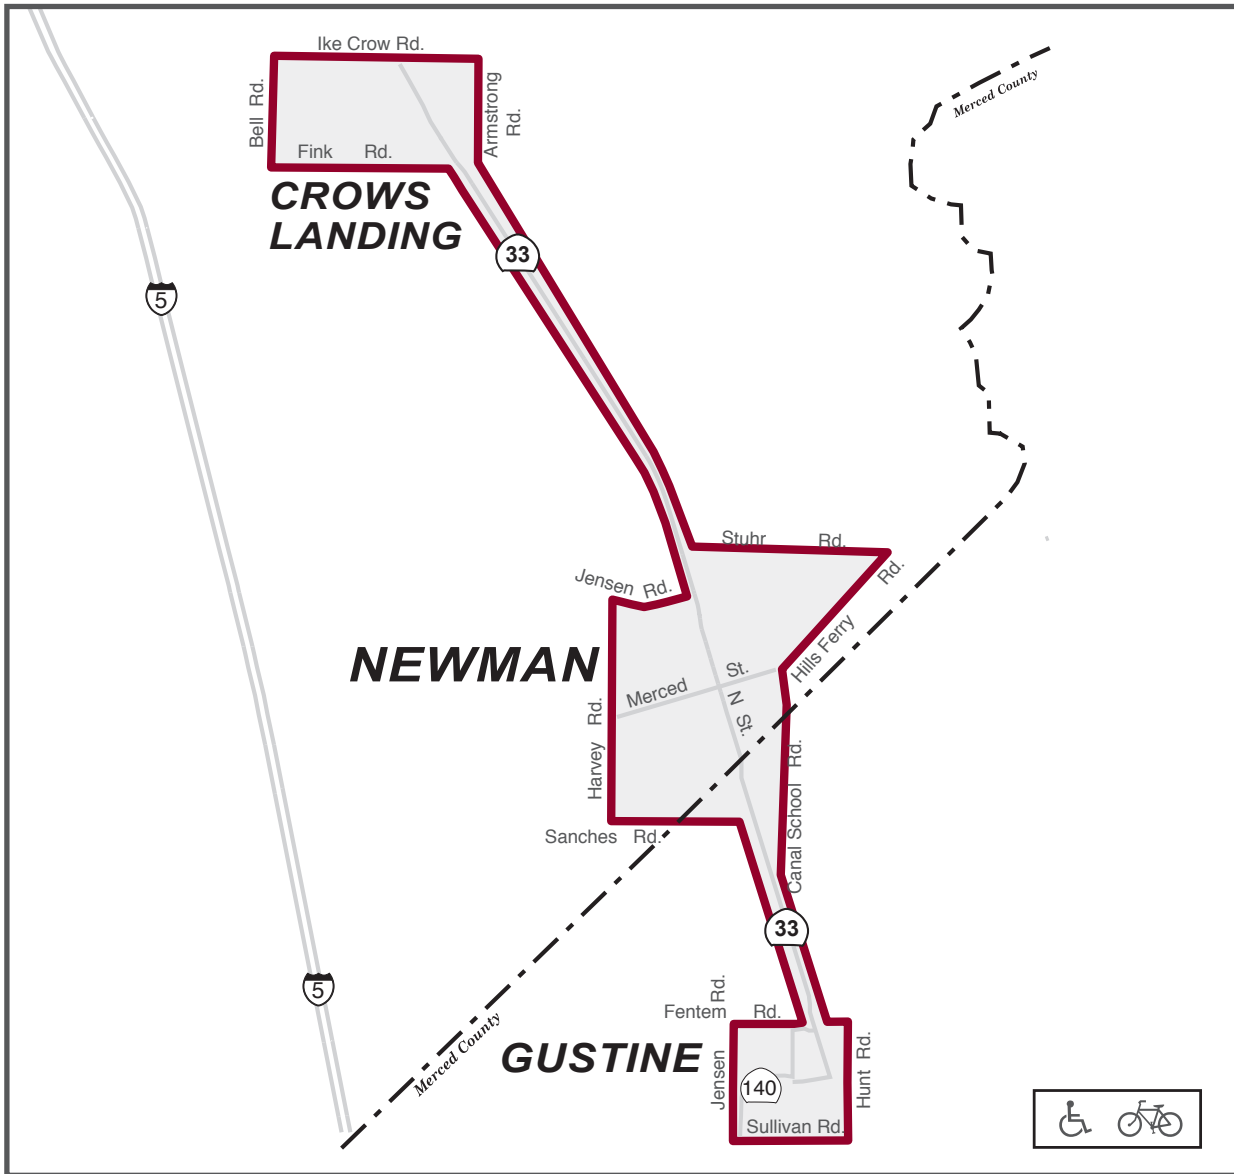

**Newman Dial-A-Ride Map (Mapa de Newman Dial-A-Ride)**

**Schedule (Horarios)**

**Out of Service (Fuera de servicio)**

**Monday - Friday** (Lunes a Viernas)  
(Newman, Gustine, Crows Landing)

7:00 am to **6:00 pm**

**12:00 pm** to 1:00 pm

**Saturday** (Sábado)  
(Newman, Gustine, Crows Landing)

8:00 am to **4:30 pm**

**12:00 pm** to 12:30 pm

Call 1(800) 262-1516 to make a reservation. (Llame al 1 (800) 262-1516 para hacer una reservación.)

*Times shown in BOLD are P.M. (Los tiempos mostrados en color mas oscuro son P.M.)*