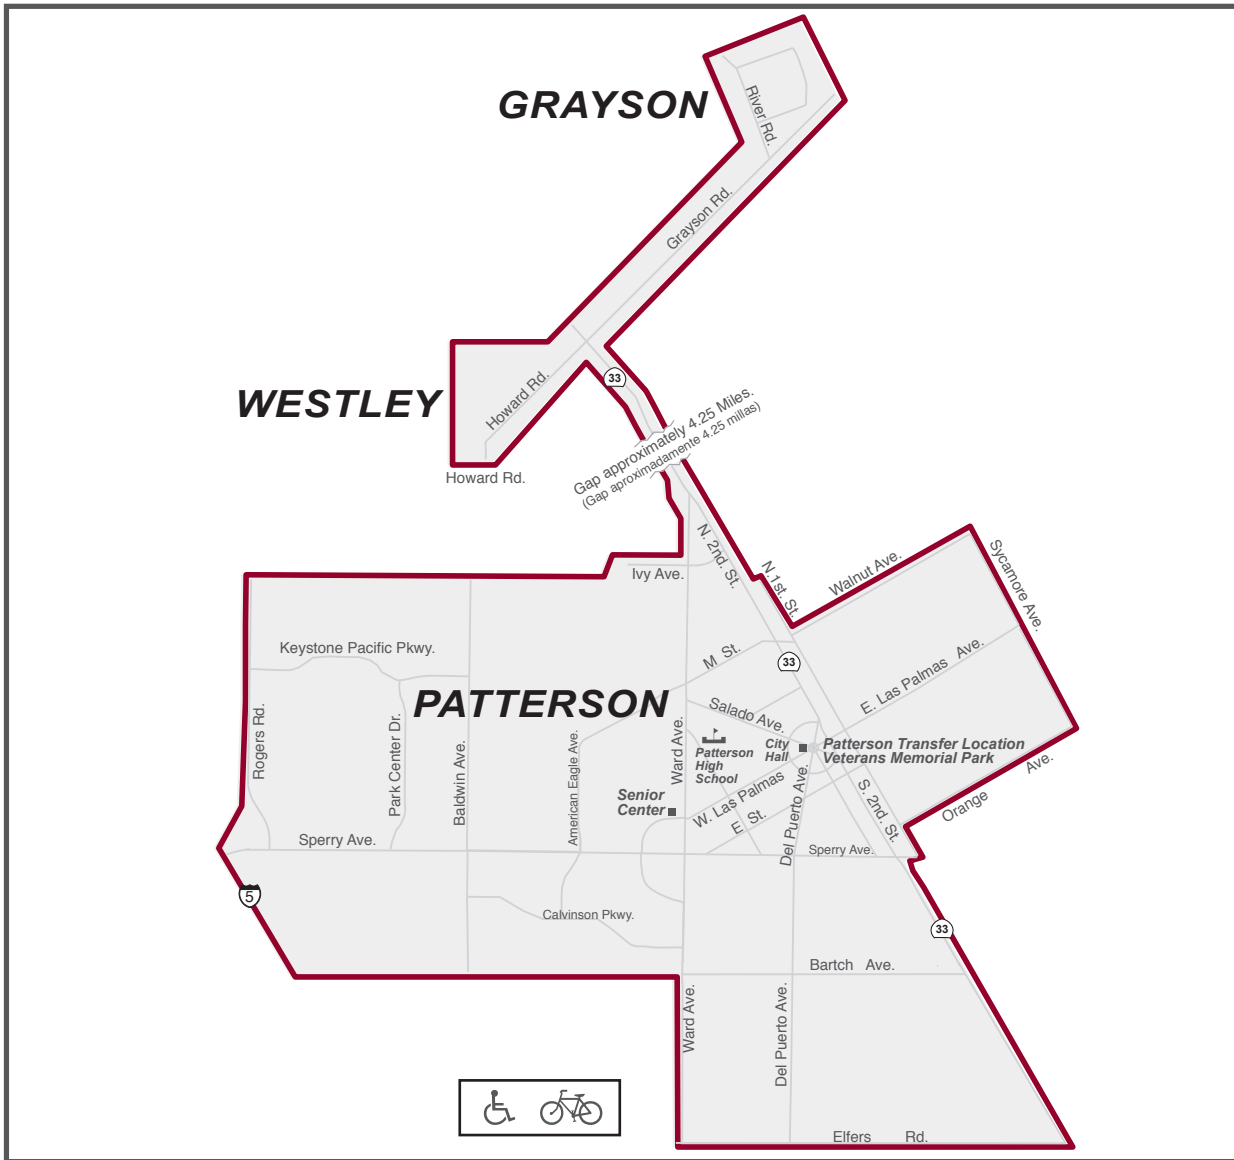

Patterson Dial-A-Ride Map (Mapa de Patterson Dial-A-Ride)

Schedule (Horarios)

Out of Service (Fuera de servicio)

Monday - Friday (Lunes a Viernes)
(Patterson, Westley, Grayson)

7:00 am to **6:00 pm**

12:00 pm to 1:00 pm