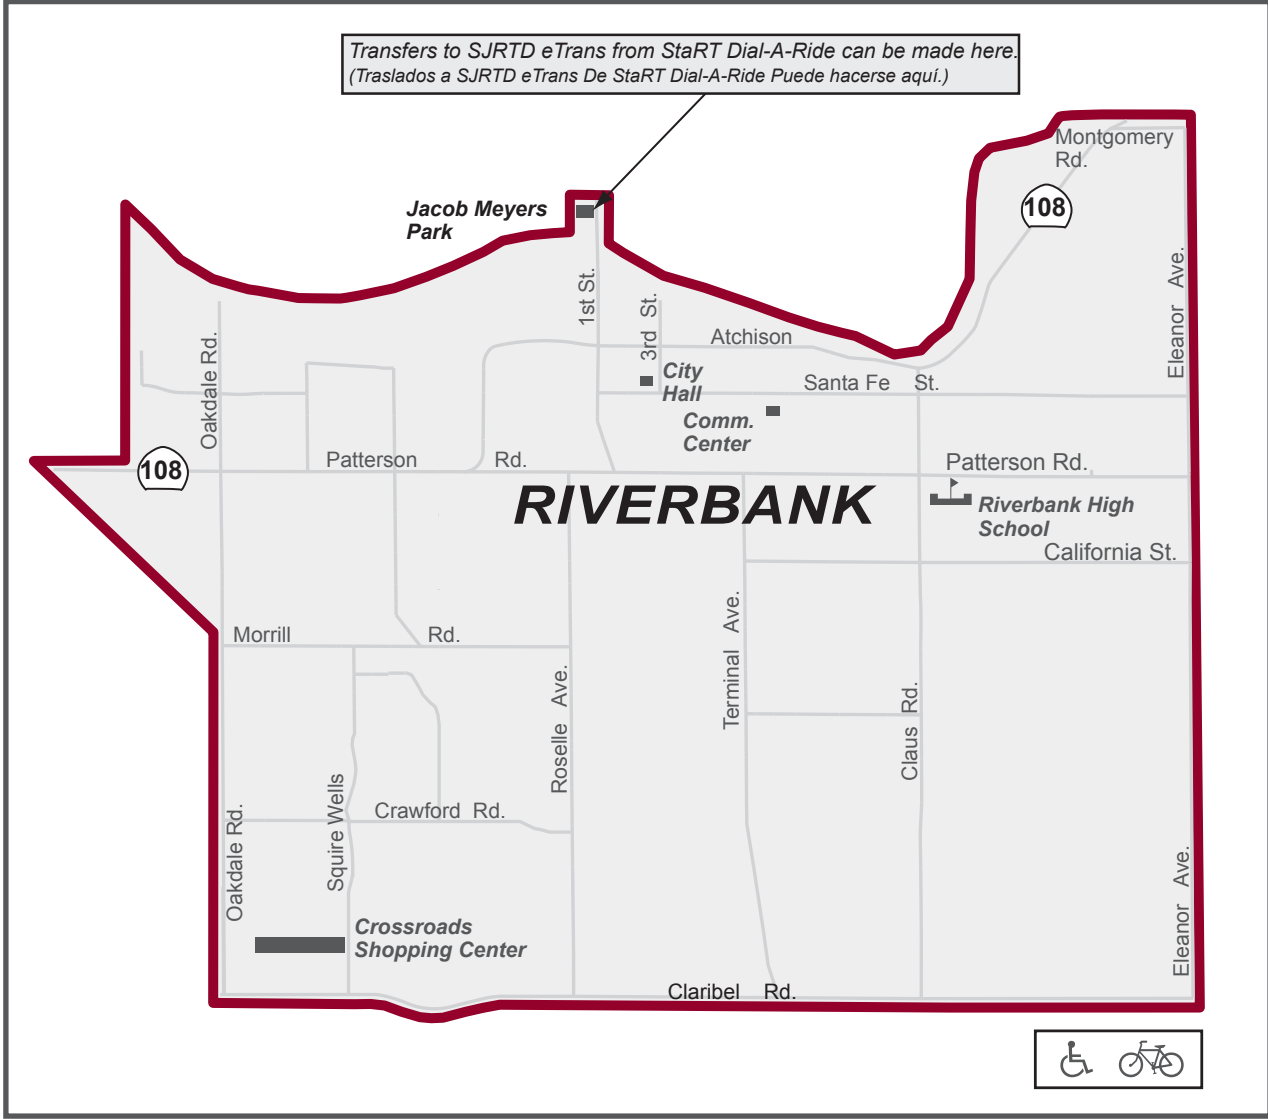

## Riverbank Dial-A-Ride Map (Mapa de Riverbank Dial-A-Ride)

Transfers to SJRTD eTrans from StaRT Dial-A-Ride can be made here.  
(Traslados a SJRTD eTrans De StaRT Dial-A-Ride Puede hacerse aqui.)

Times shown in **BOLD** are P.M. (Los tiempos mostrados en color mas oscuro son P.M.)