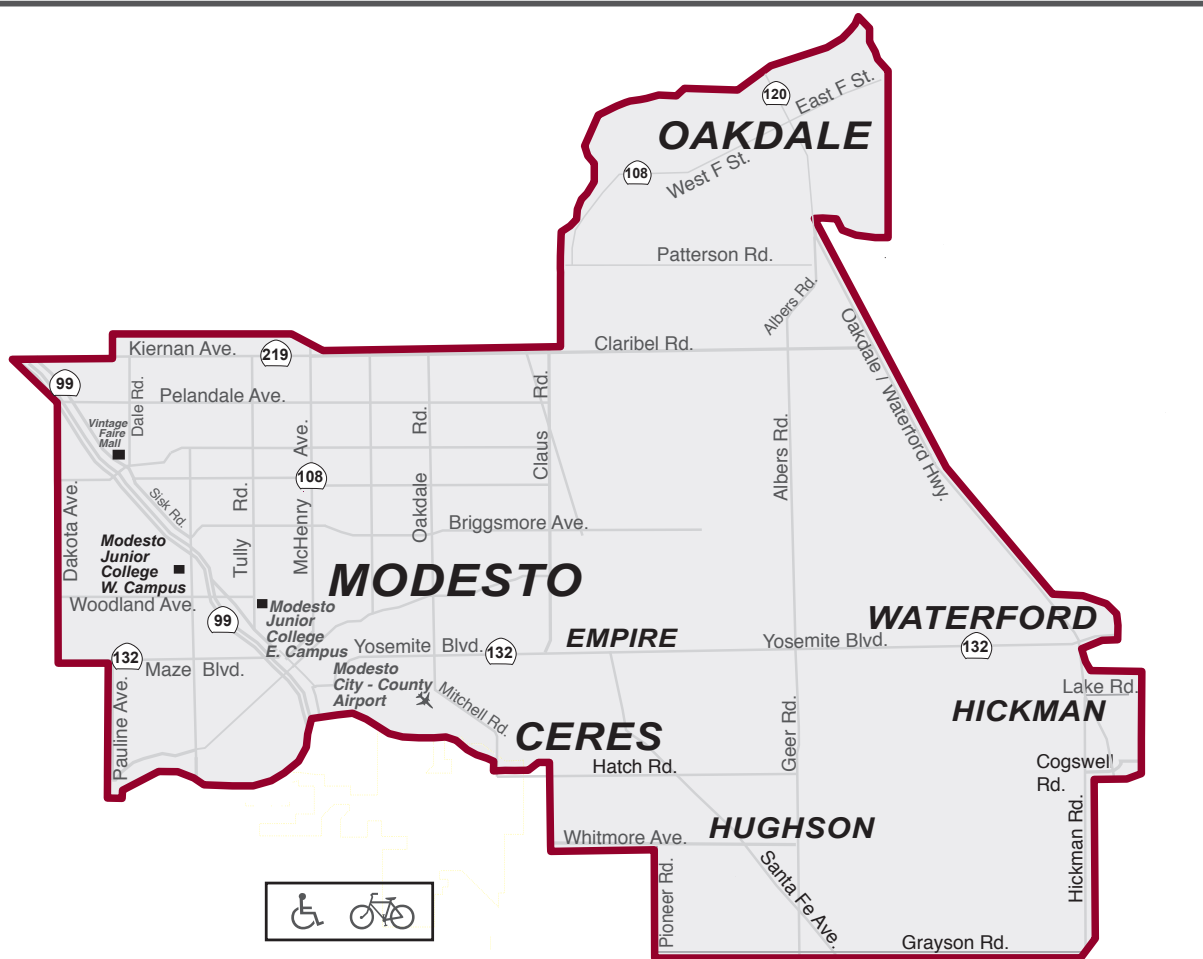

Waterford / Modesto / Ceres Shuttle Map (Mapa de Waterford / Modesto / Ceres Shuttle)

Note: The Waterford / Modesto / Ceres Shuttle picks up and drops off between the times shown in Modesto, Empire, Waterford, Oakdale, Hickman, Hughson and Ceres unless otherwise indicated.

(Nota: El camion de Waterford / Modesto / Ceres uega los tiempos demostrados en Modesto, Empire, Waterford, Oakdale, Hickman, Hughson y Ceres a menos que se indique lo contrario.)

Weekday Schedule (Horario de la Semana)

Waterford » Modesto » Oakdale

Pick-up and Drop-off times (Horas de subir y bajar)
(Waterford, Oakdale, Hickman, Hughson, Ceres, Modesto)

Waterford to Modesto	Waterford to Oakdale	Waterford to Modesto	Waterford to Oakdale	Waterford to Modesto
----------------------	----------------------	----------------------	----------------------	----------------------

7:25	11:00	11:55	3:00	3:55
------	-------	-------	-------------	-------------

Modesto » Oakdale » Waterford

Pick-up and Drop-off times (Horas de subir y bajar)
(Modesto, Empire, Waterford, Oakdale)

Modesto to Waterford	Oakdale to Waterford	Modesto to Waterford	Oakdale to Waterford	Modesto to Waterford
----------------------	----------------------	----------------------	----------------------	----------------------