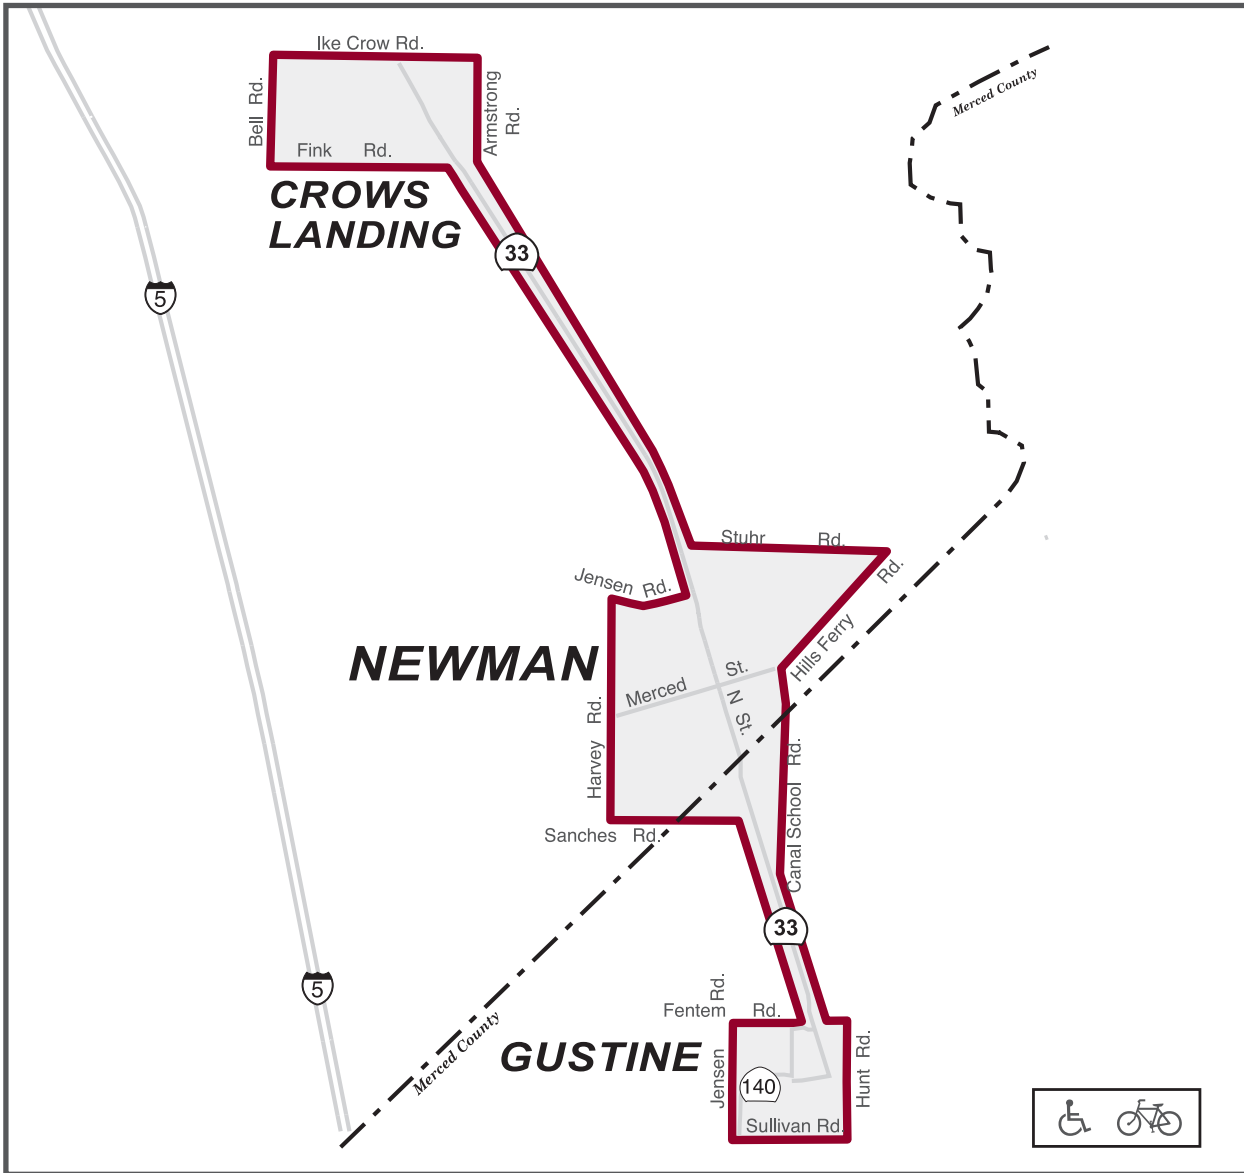

Newman Dial-A-Ride Map (Mapa de Newman Dial-A-Ride)

Schedule (Horarios)

Out of Service (Fuera de servicio)

Monday - Friday (Lunes a Viernes)
(Newman, Gustine, Crows Landing)

7:00 am to **6:00 pm**

12:00 pm to 1:00 pm

Saturday (Sábado)
(Newman, Gustine, Crows Landing)

8:00 am to **4:30 pm**

12:00 pm to 12:30 pm

Call 1(800) 262-1516 to make a reservation. (Llame al 1 (800) 262-1516 para hacer una reservación.)

Times shown in BOLD are P.M. (Los tiempos mostrados en color mas oscuro son P.M.)